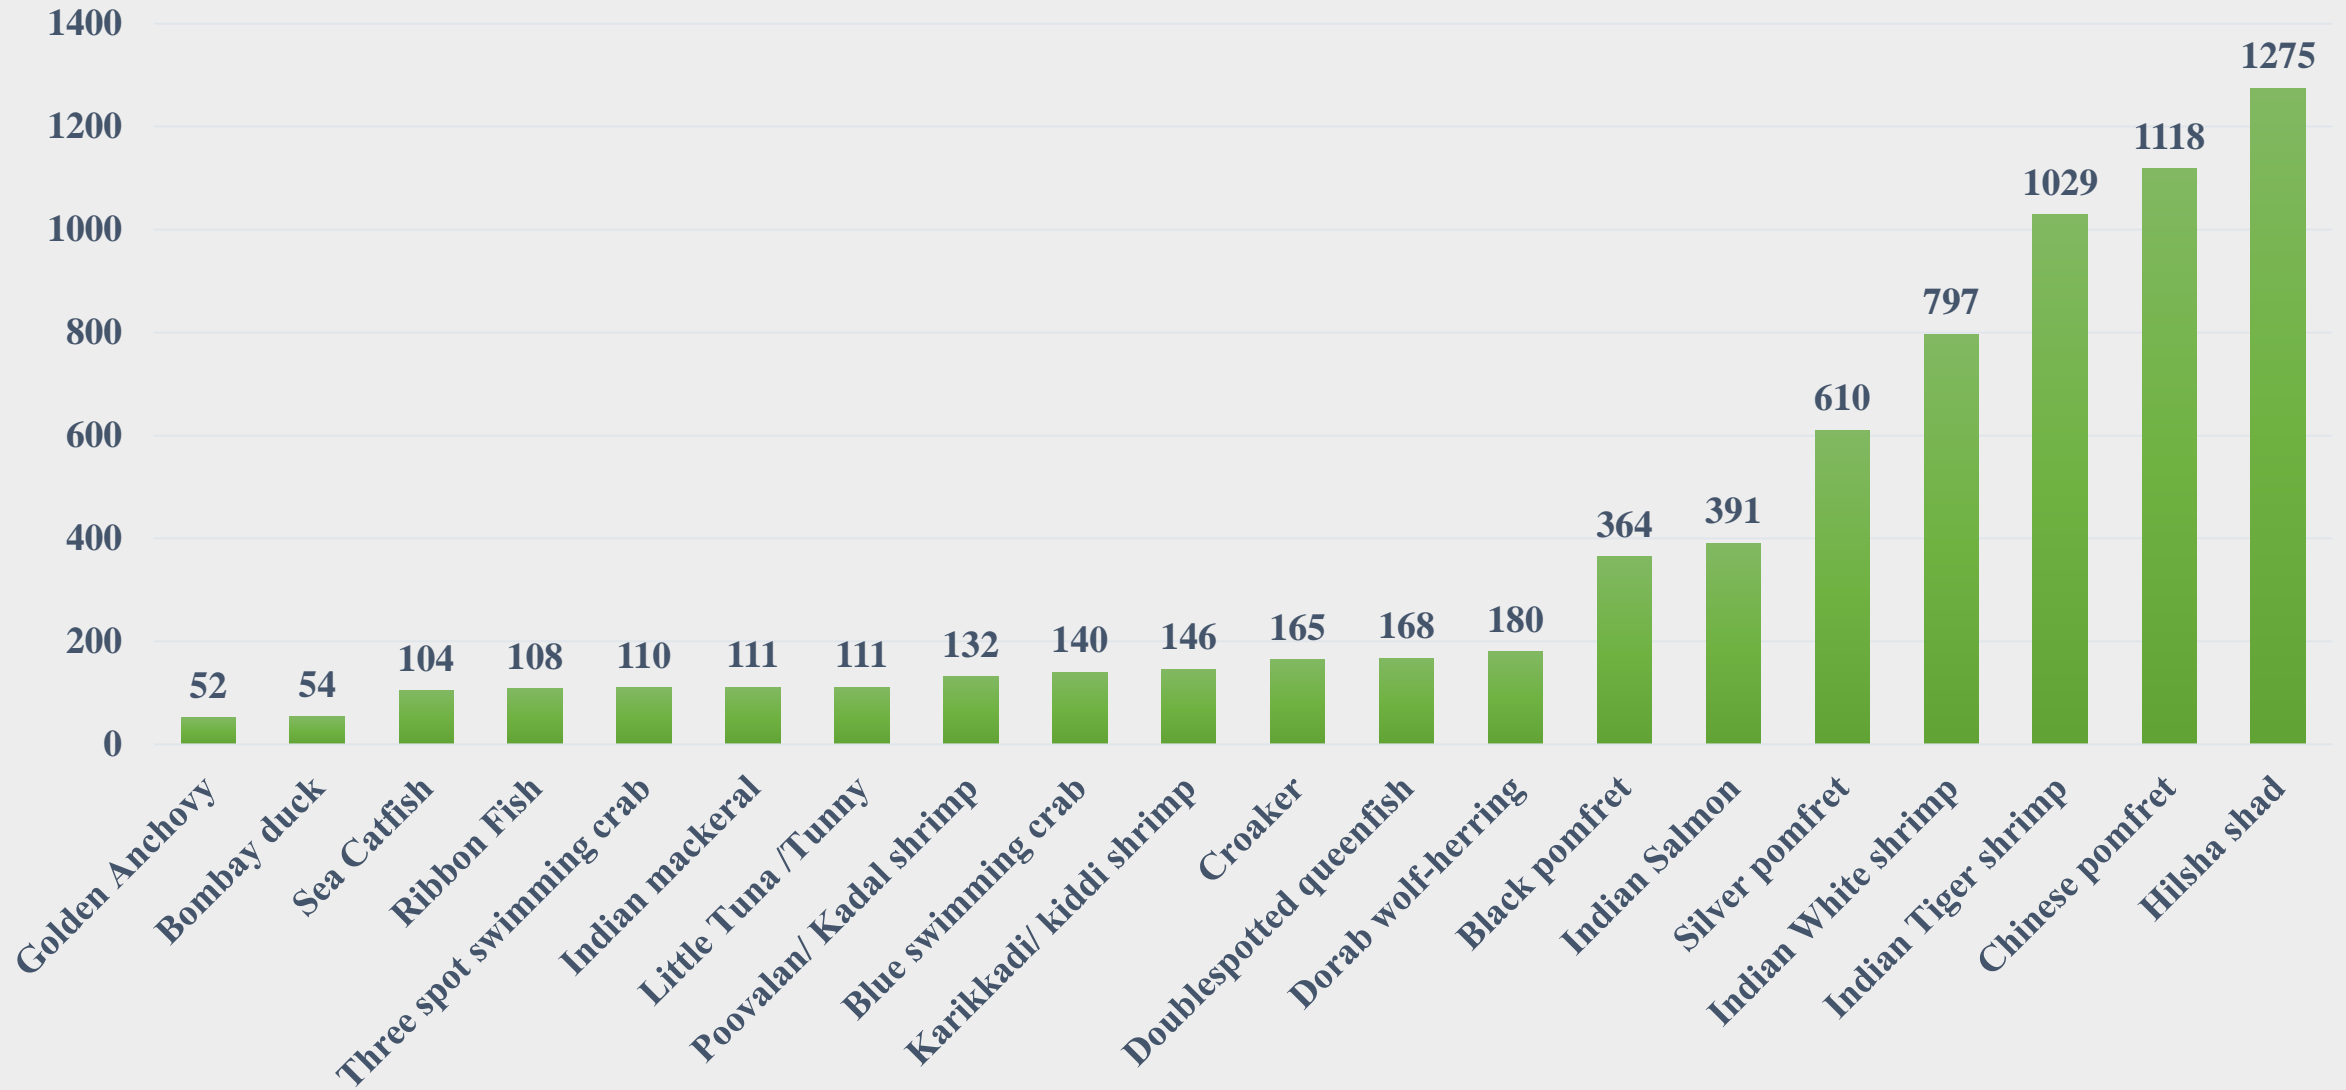

Average Price (Rs. per Kg) of Marine Species at Fishing Harbours in West Bengal

For the Period 10.11.2025 to 16.11.2025

Data Source: NETFISH, MPEDA