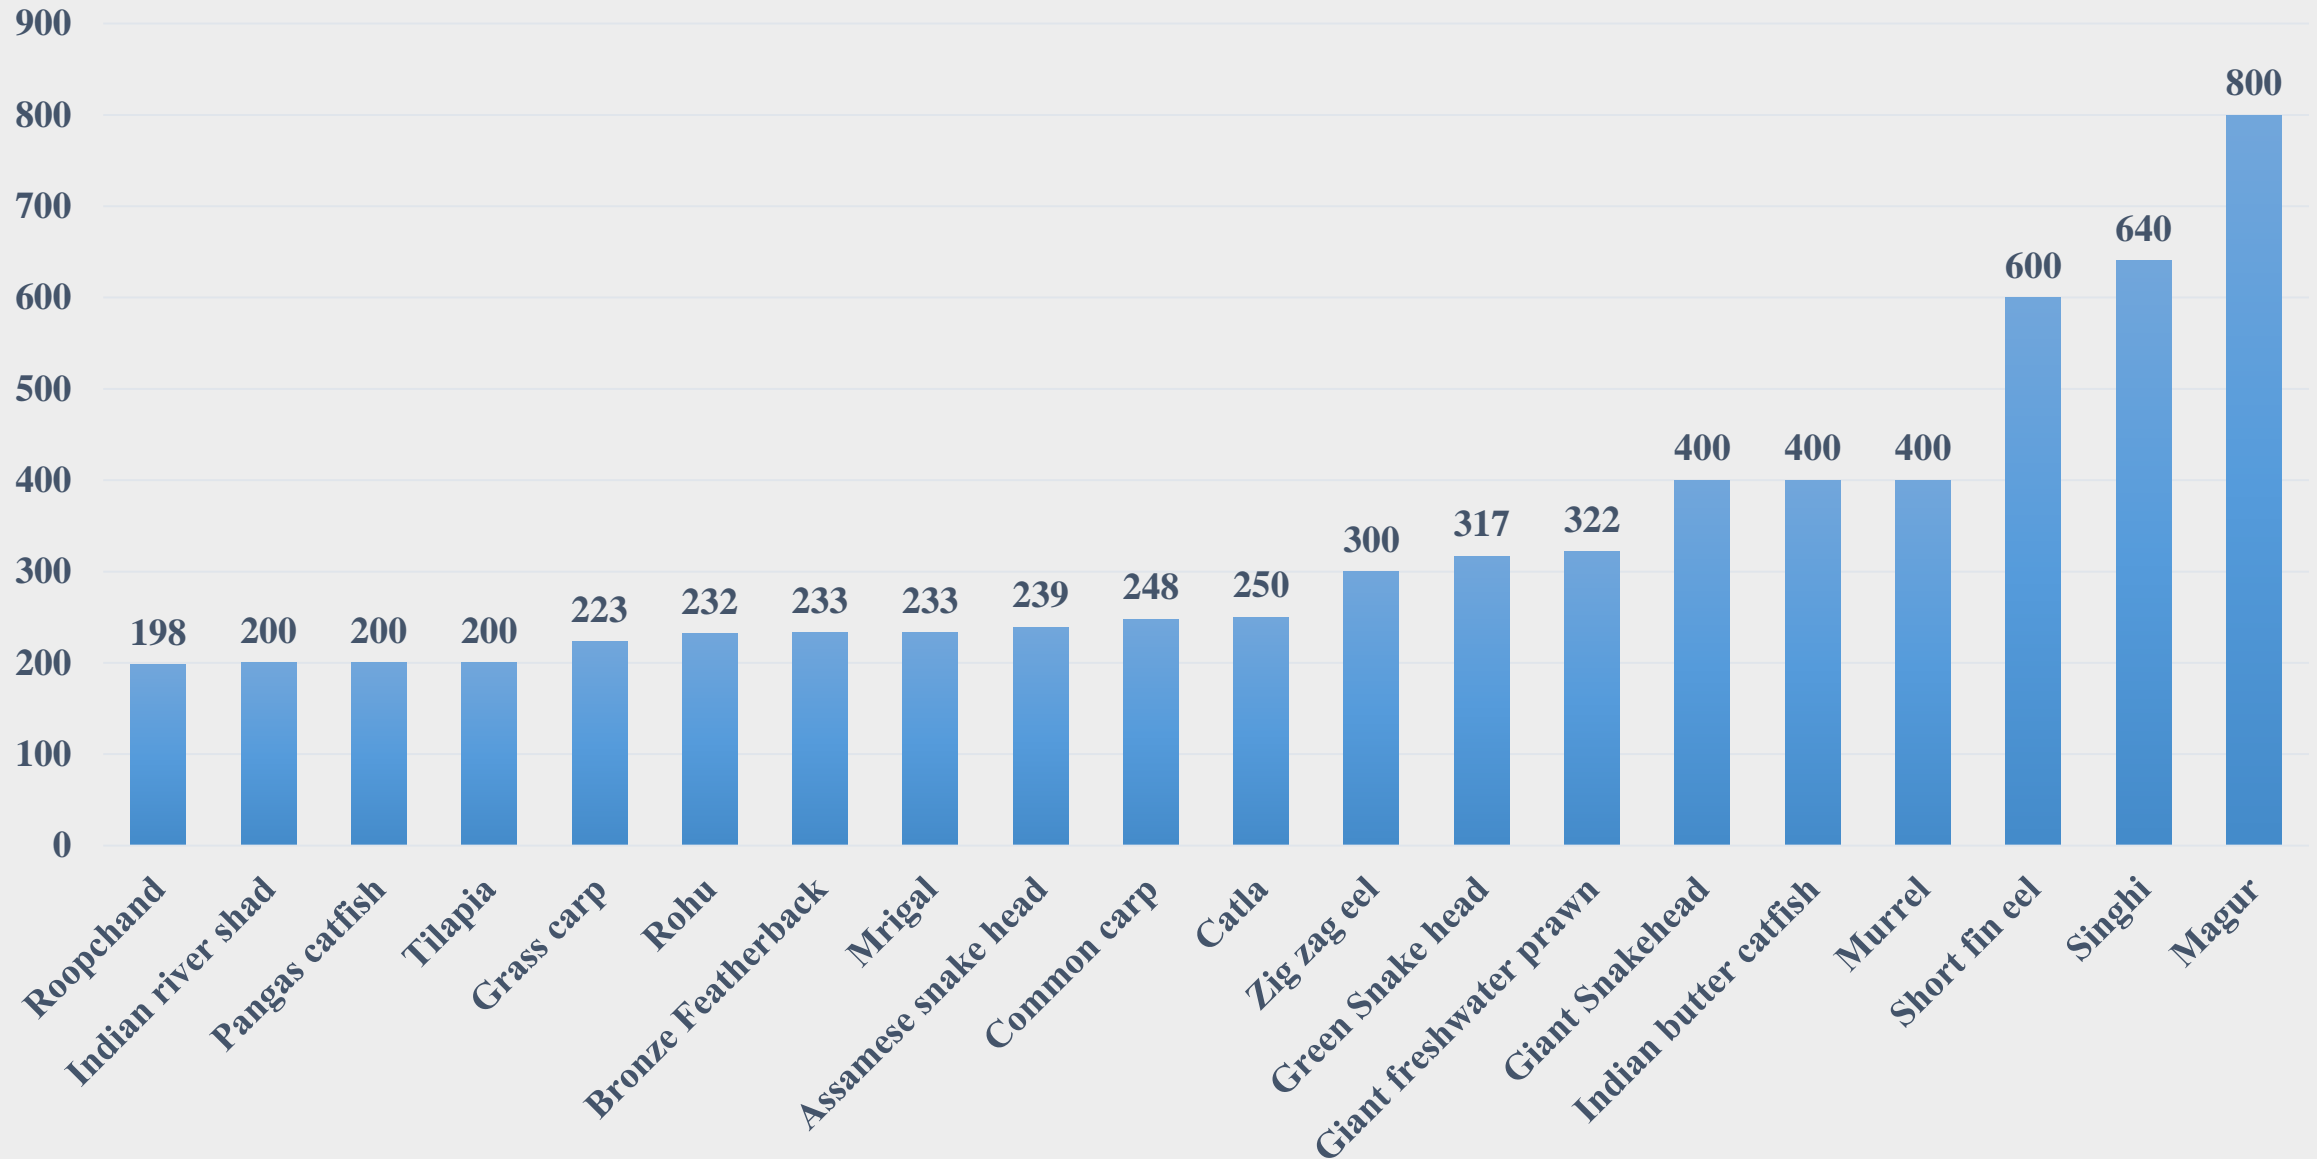

Average Retail Price (Rs. Per Kg) of Various Fish Species in Assam

For the Period 10.11.2025 to 16.11.2025

For further details visit: <https://fmpisnfdb.in>