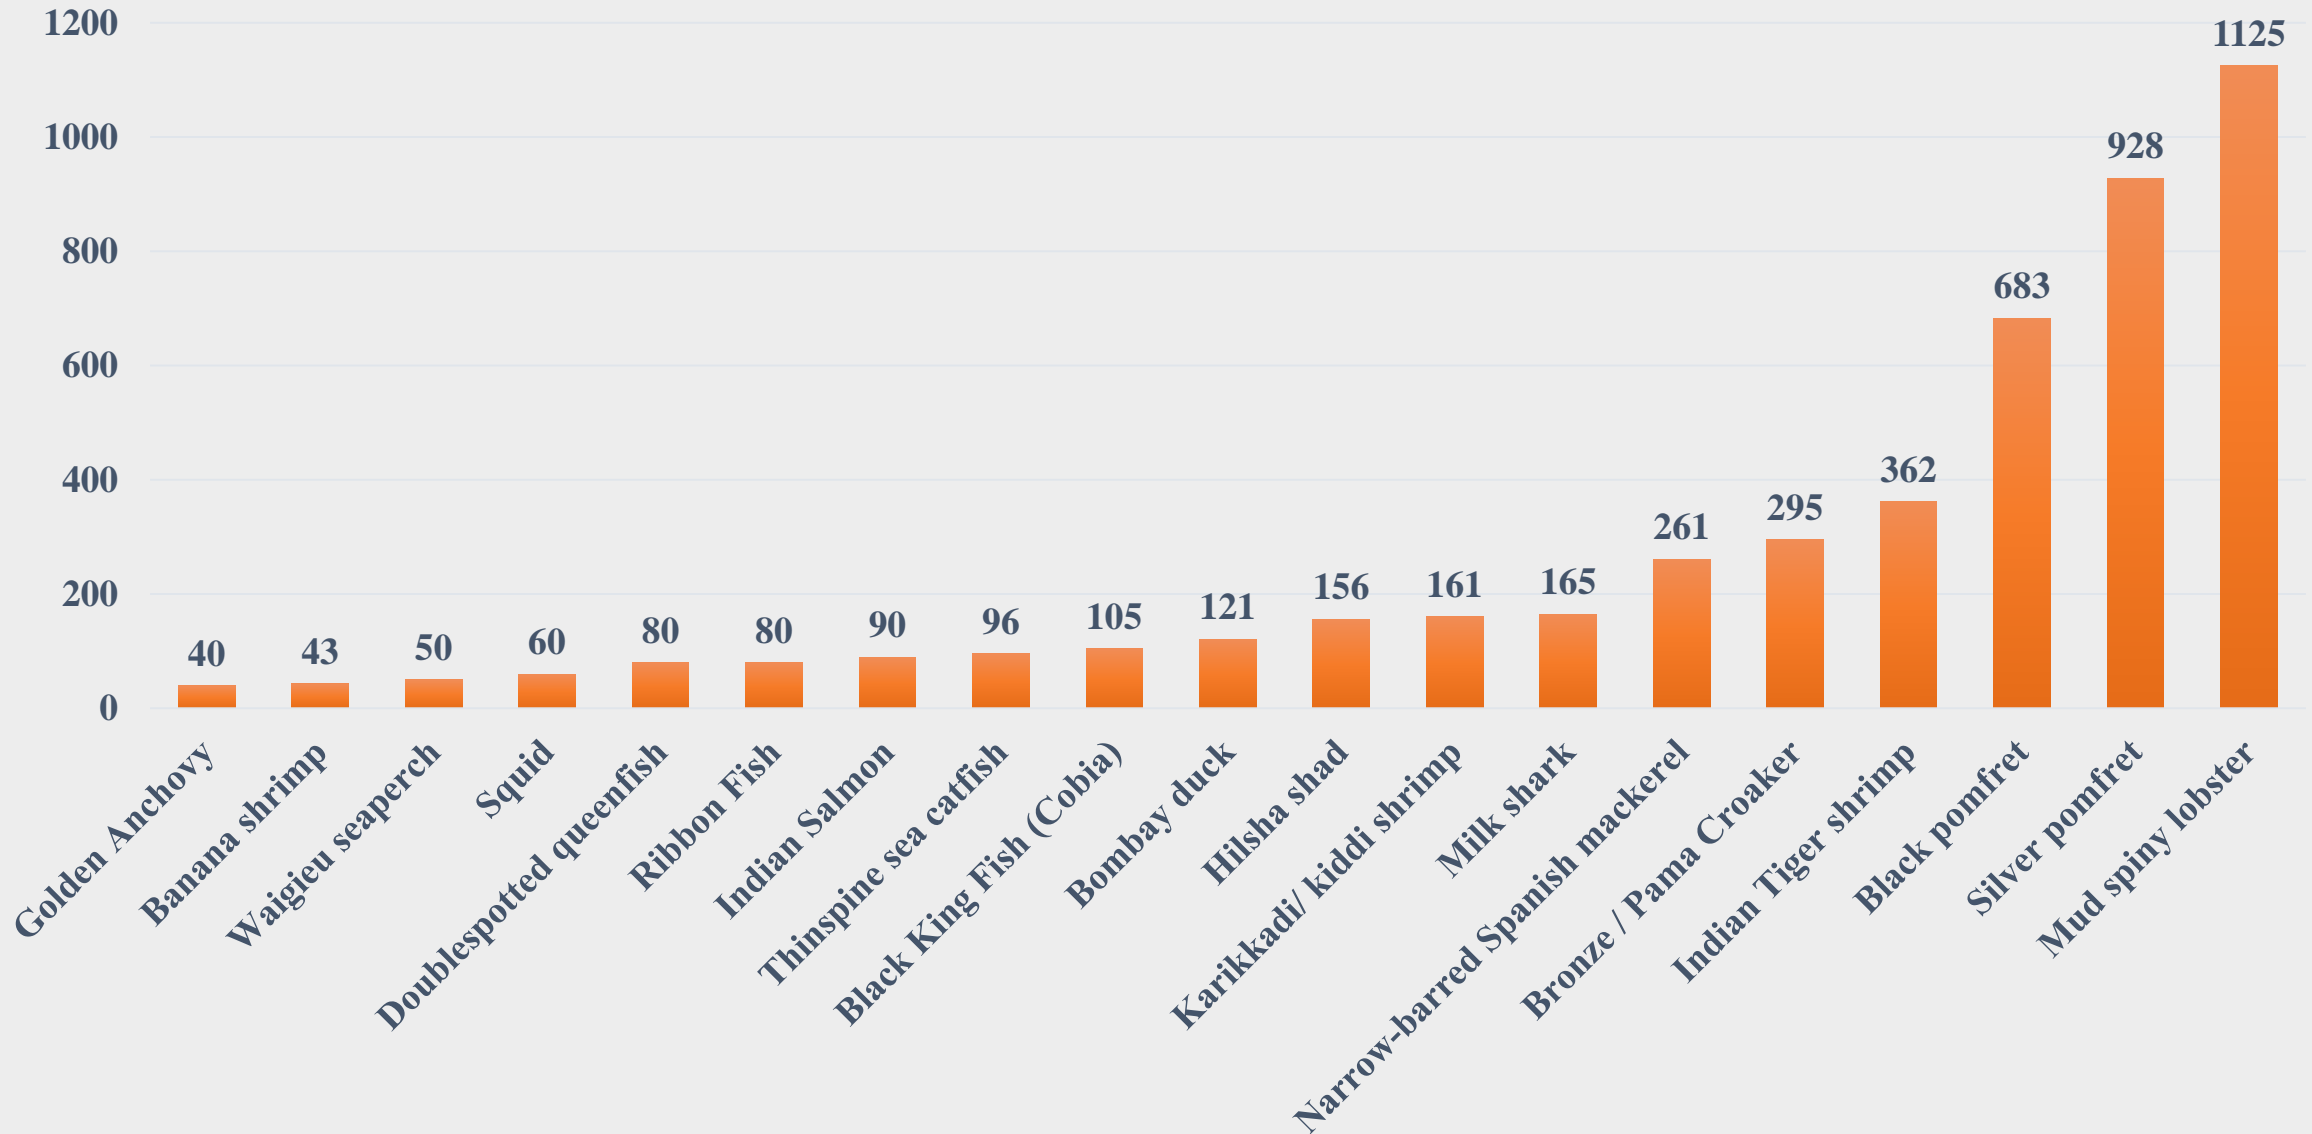

Average Price (Rs. Per Kg) of Marine Species at Fish Landing Centres in Maharashtra

For the Period 10.11.2025 to 16.11.2025

Data Source: NETFISH, MPEDA