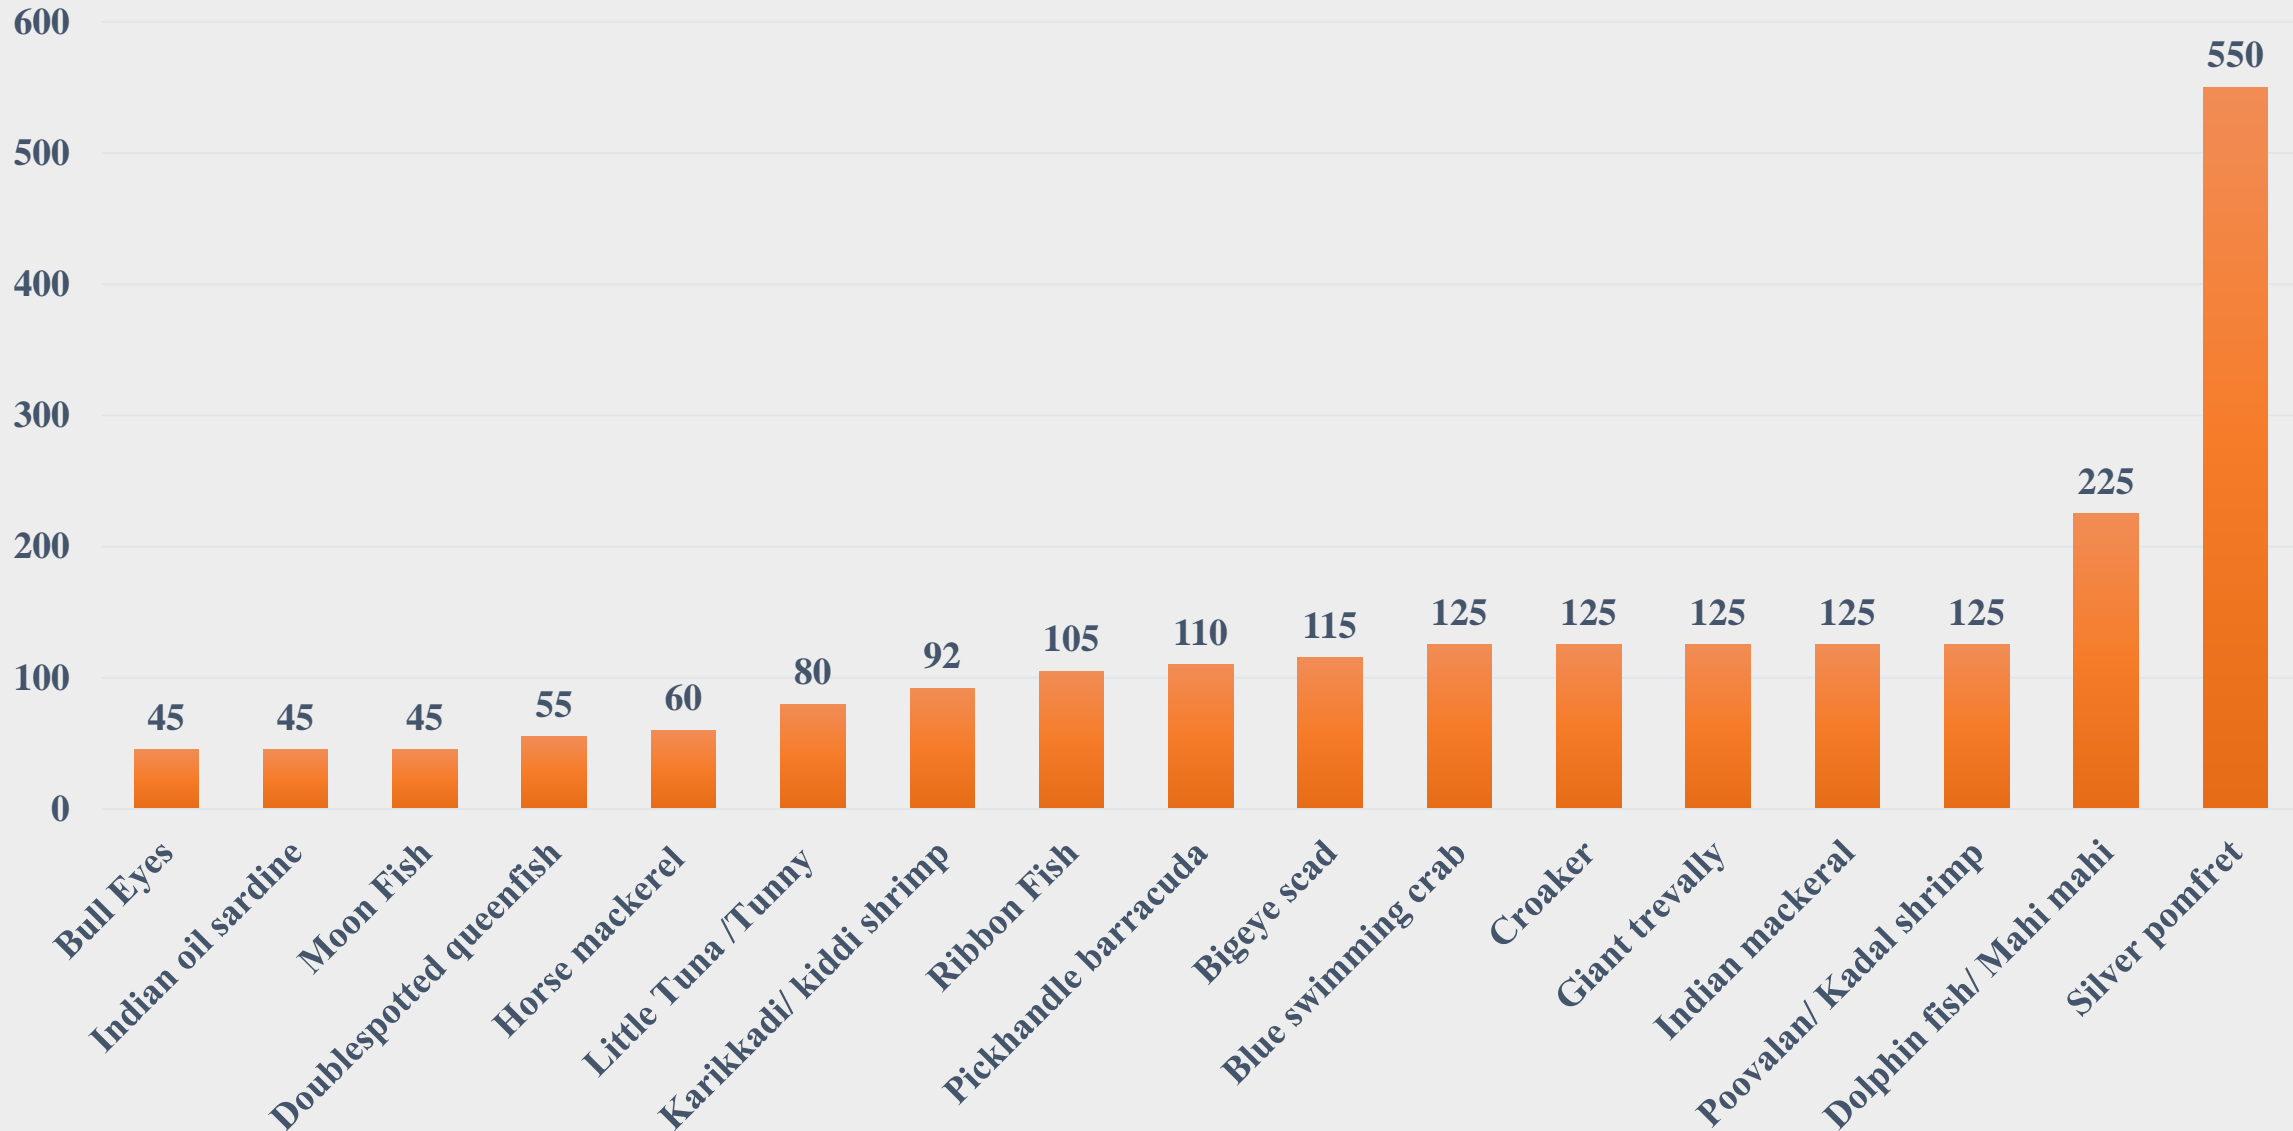

Average Price (Rs. Per Kg) of Marine Species at Fish Landing Centres in Goa

For the Period 10.11.2025 to 16.11.2025

Data Source: NETFISH, MPEDA