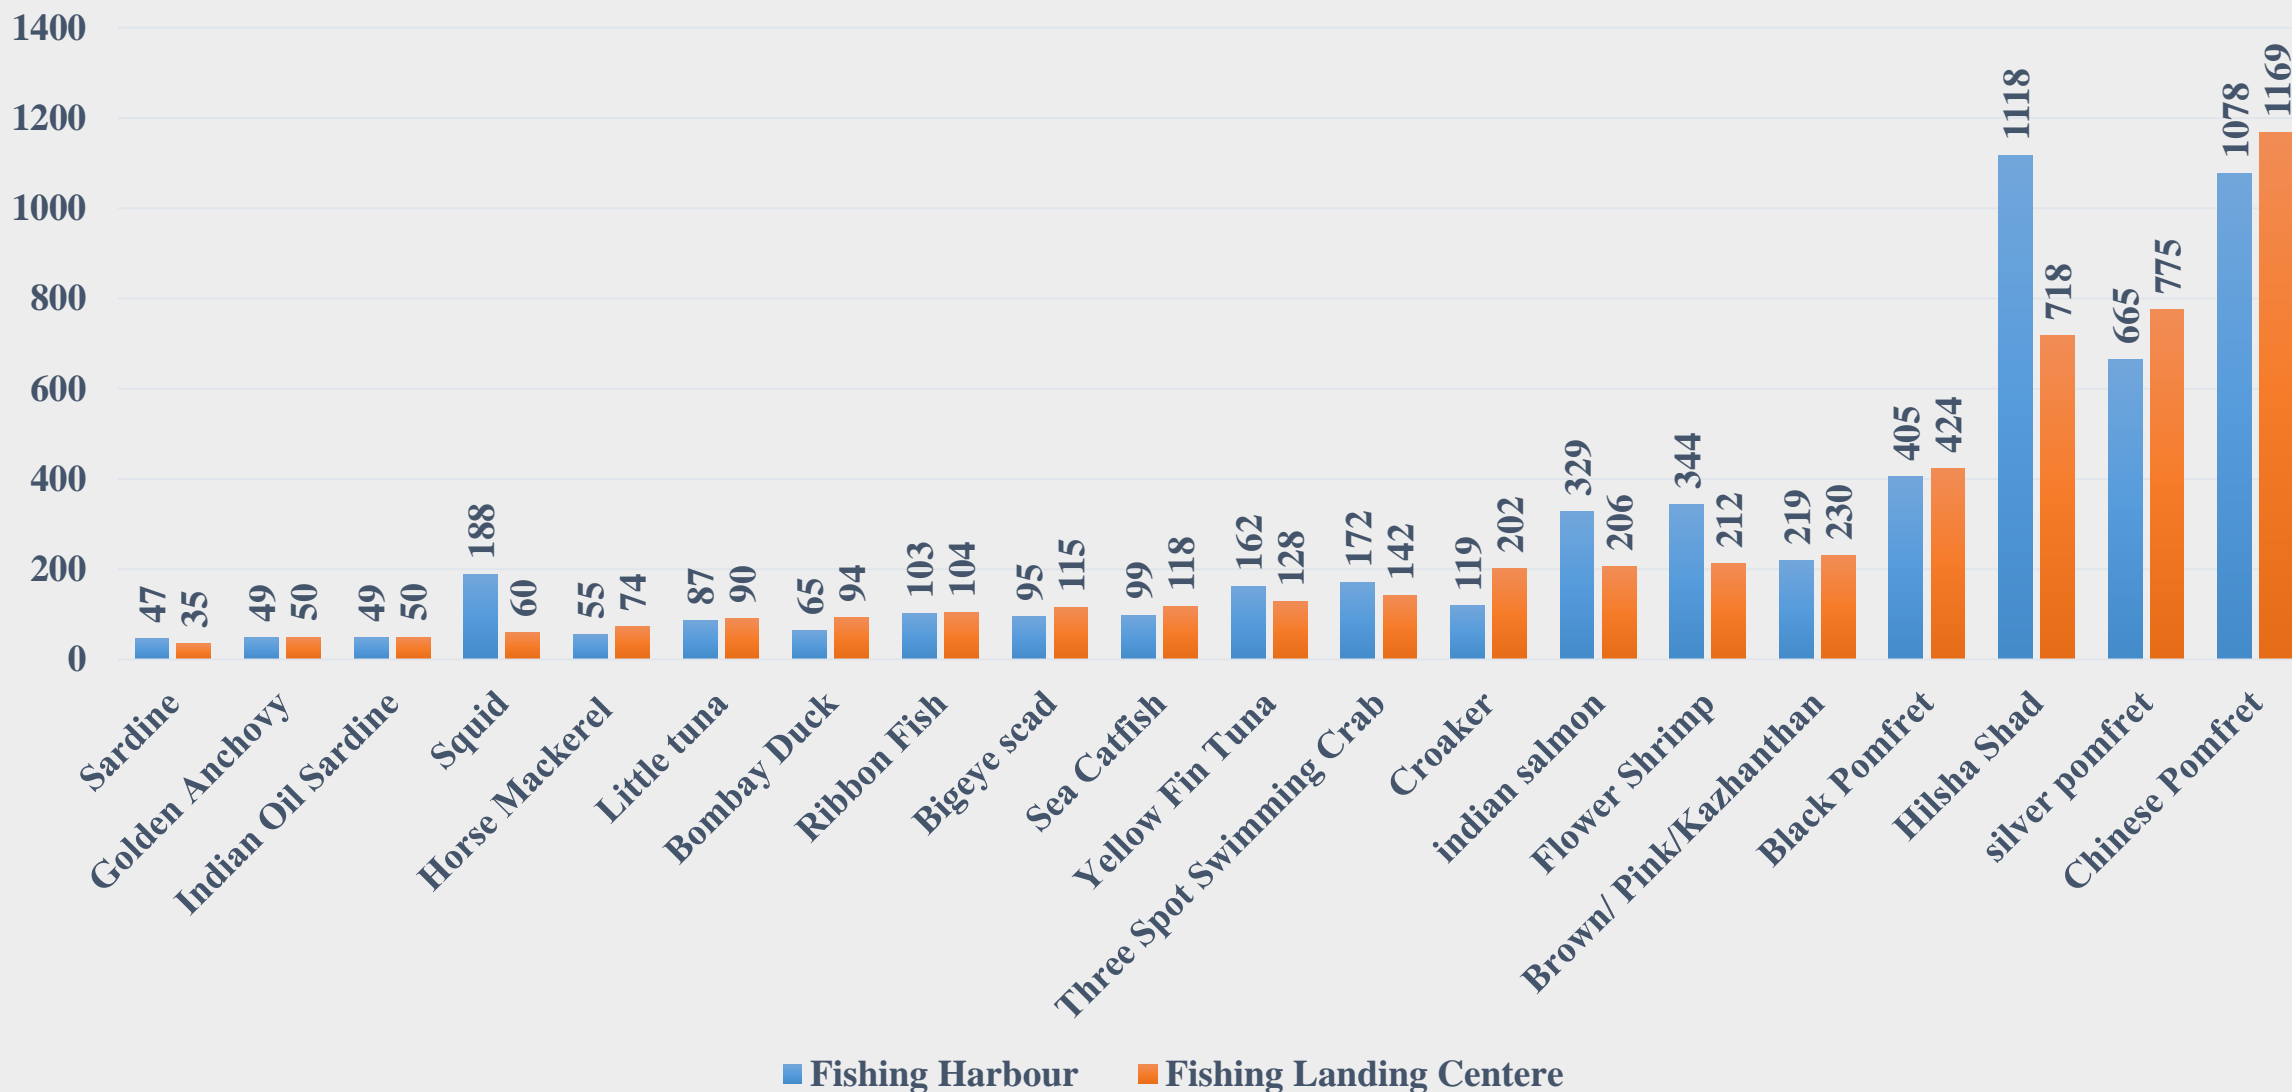

Price (Rs. per kg) Comparison of Marine Fish Species between Fish Landing Centres and Fishing Harbours across India

For the Period 10.11.2025 to 16.11.2025

Data Source: NETFISH, MPEDA