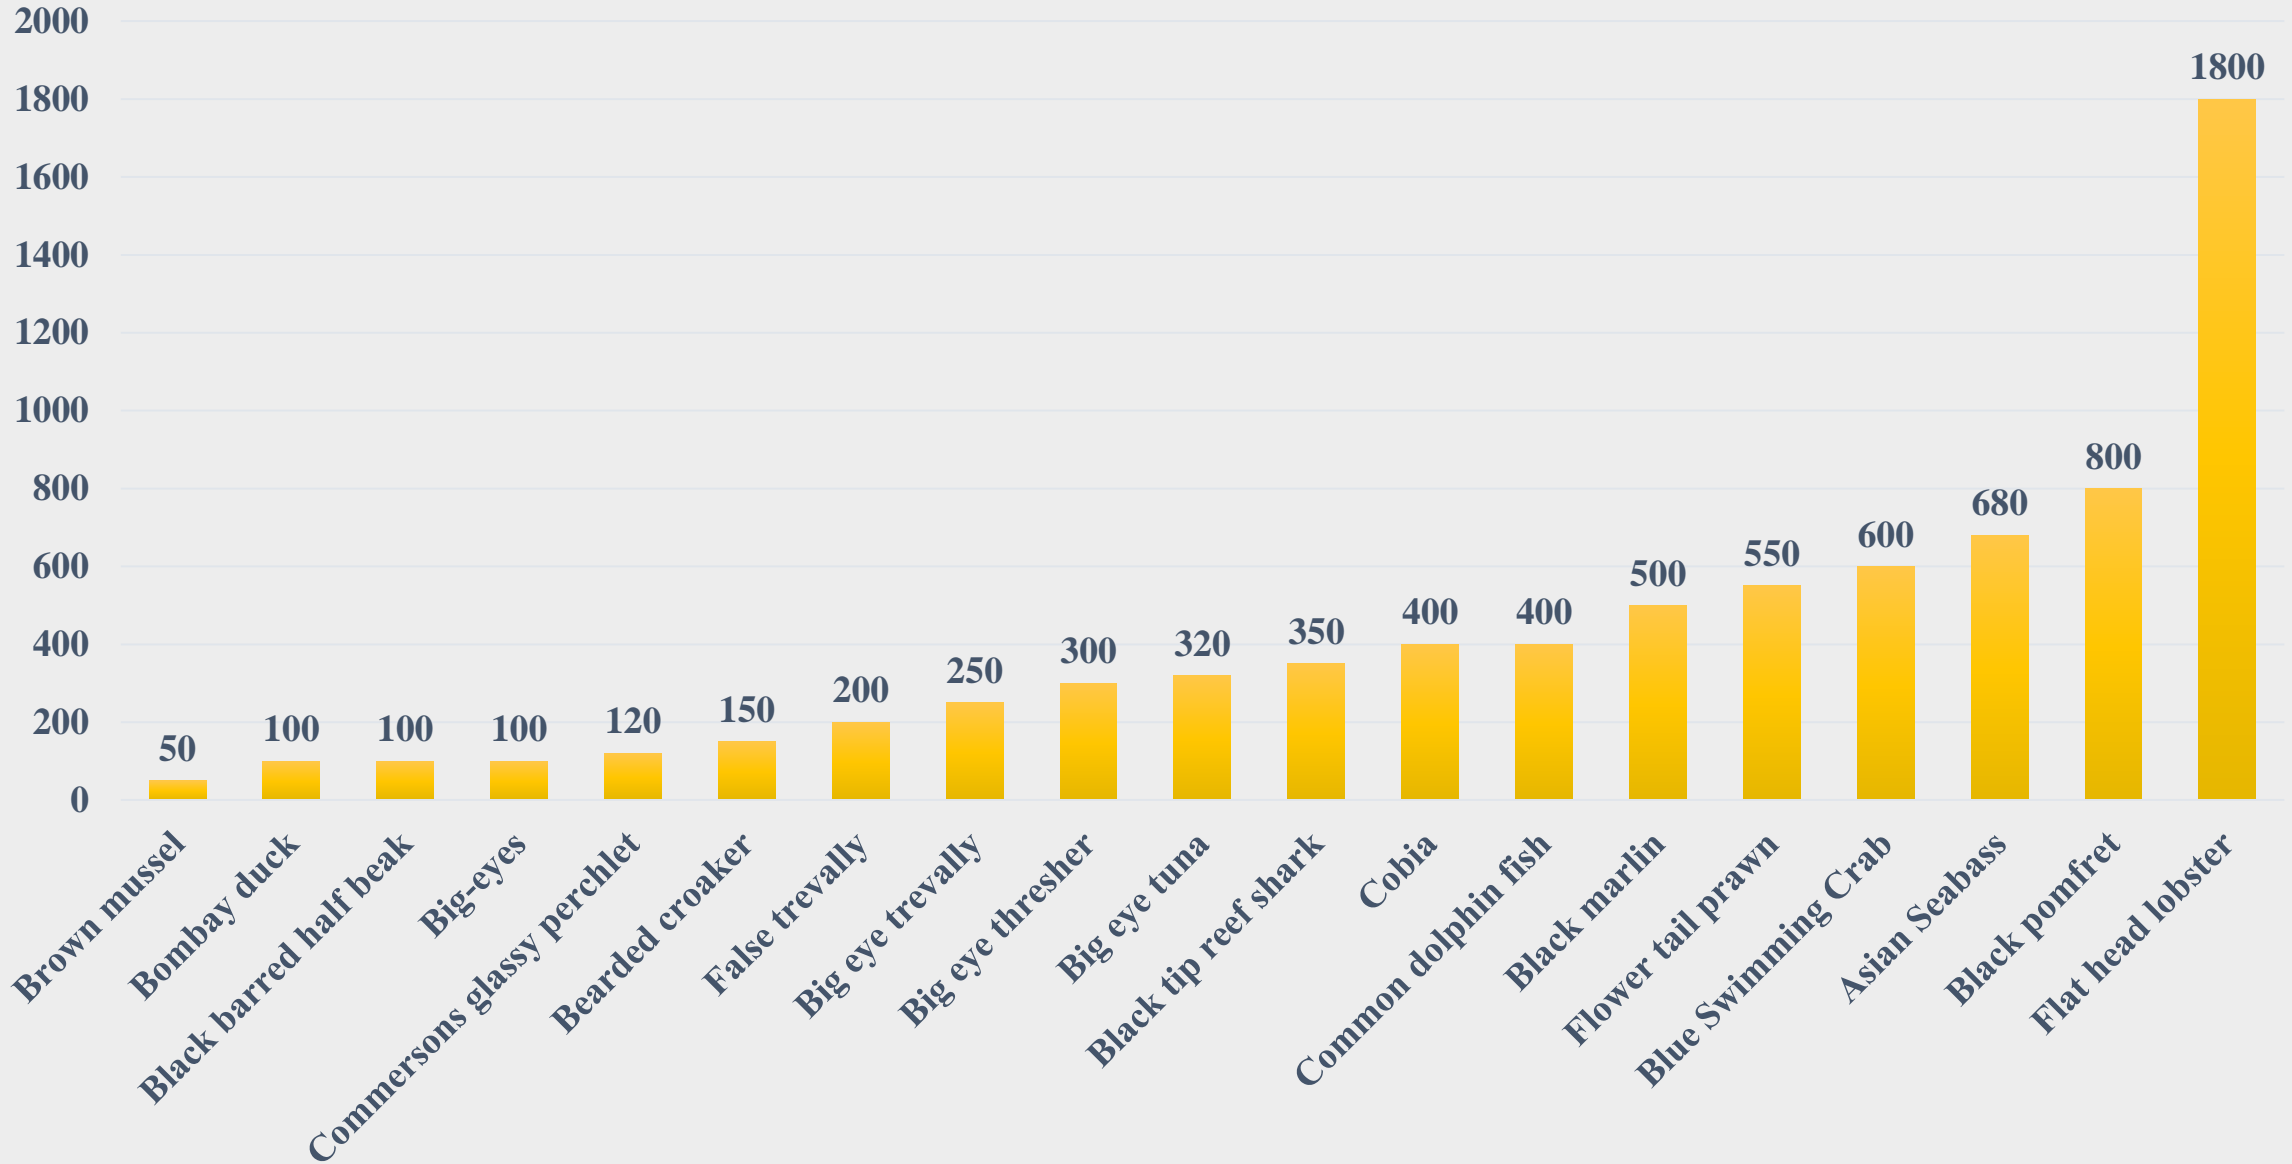

Average Wholesale Price (Rs. Per Kg) of Various Fish Species in Andhra Pradesh

For the Period 10.11.2025 to 16.11.2025

For further details visit: <https://fmpisnfdb.in>