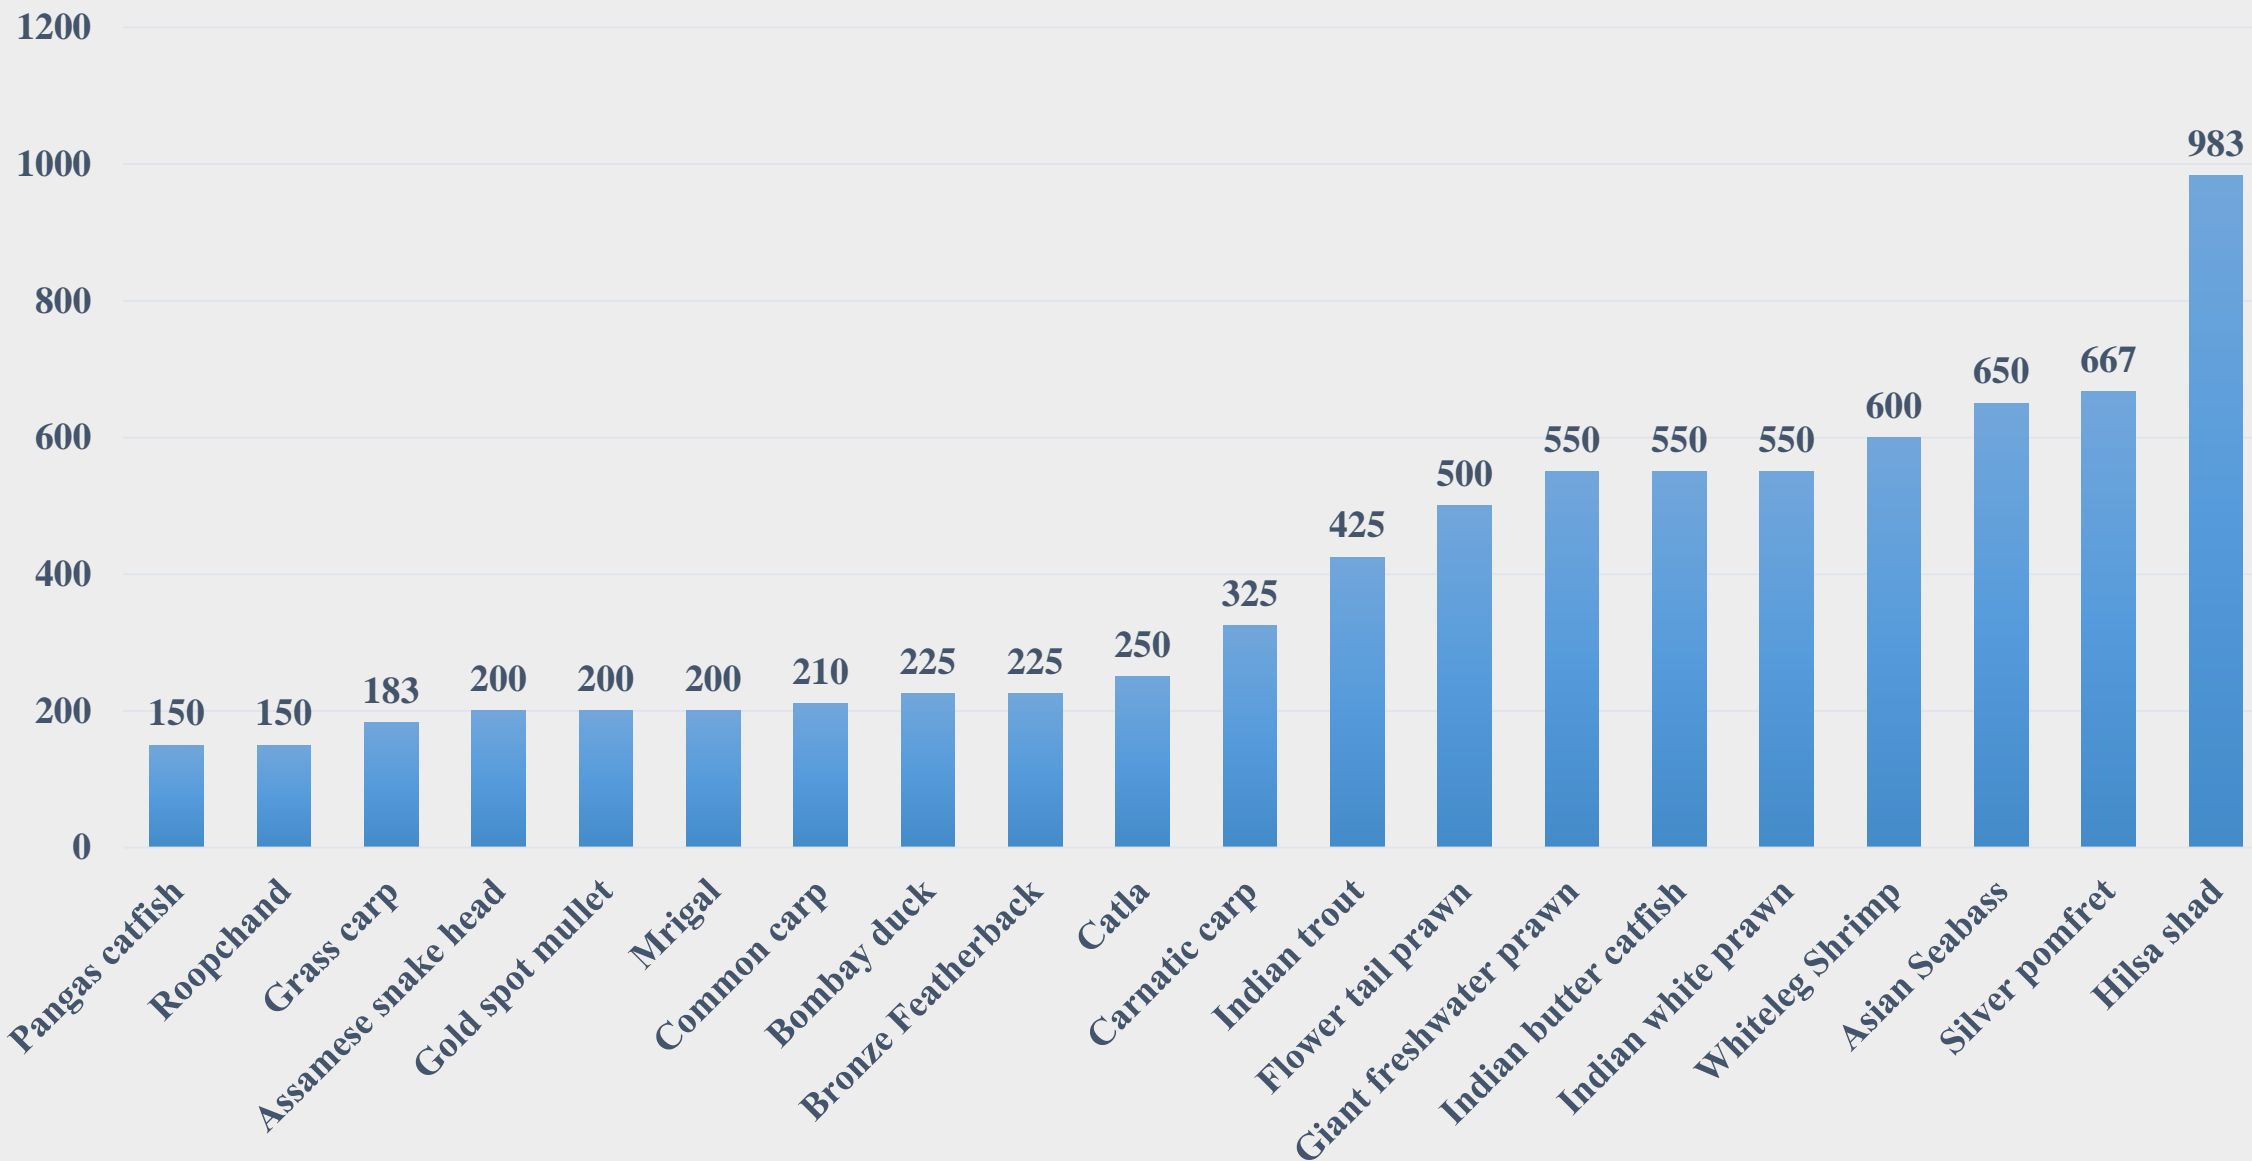

Average Retail Price (Rs. Per Kg) of Various Fish Species in Jharkhand

For the Period 10.11.2025 to 16.11.2025

For further details visit: <https://fmpisnfdb.in>