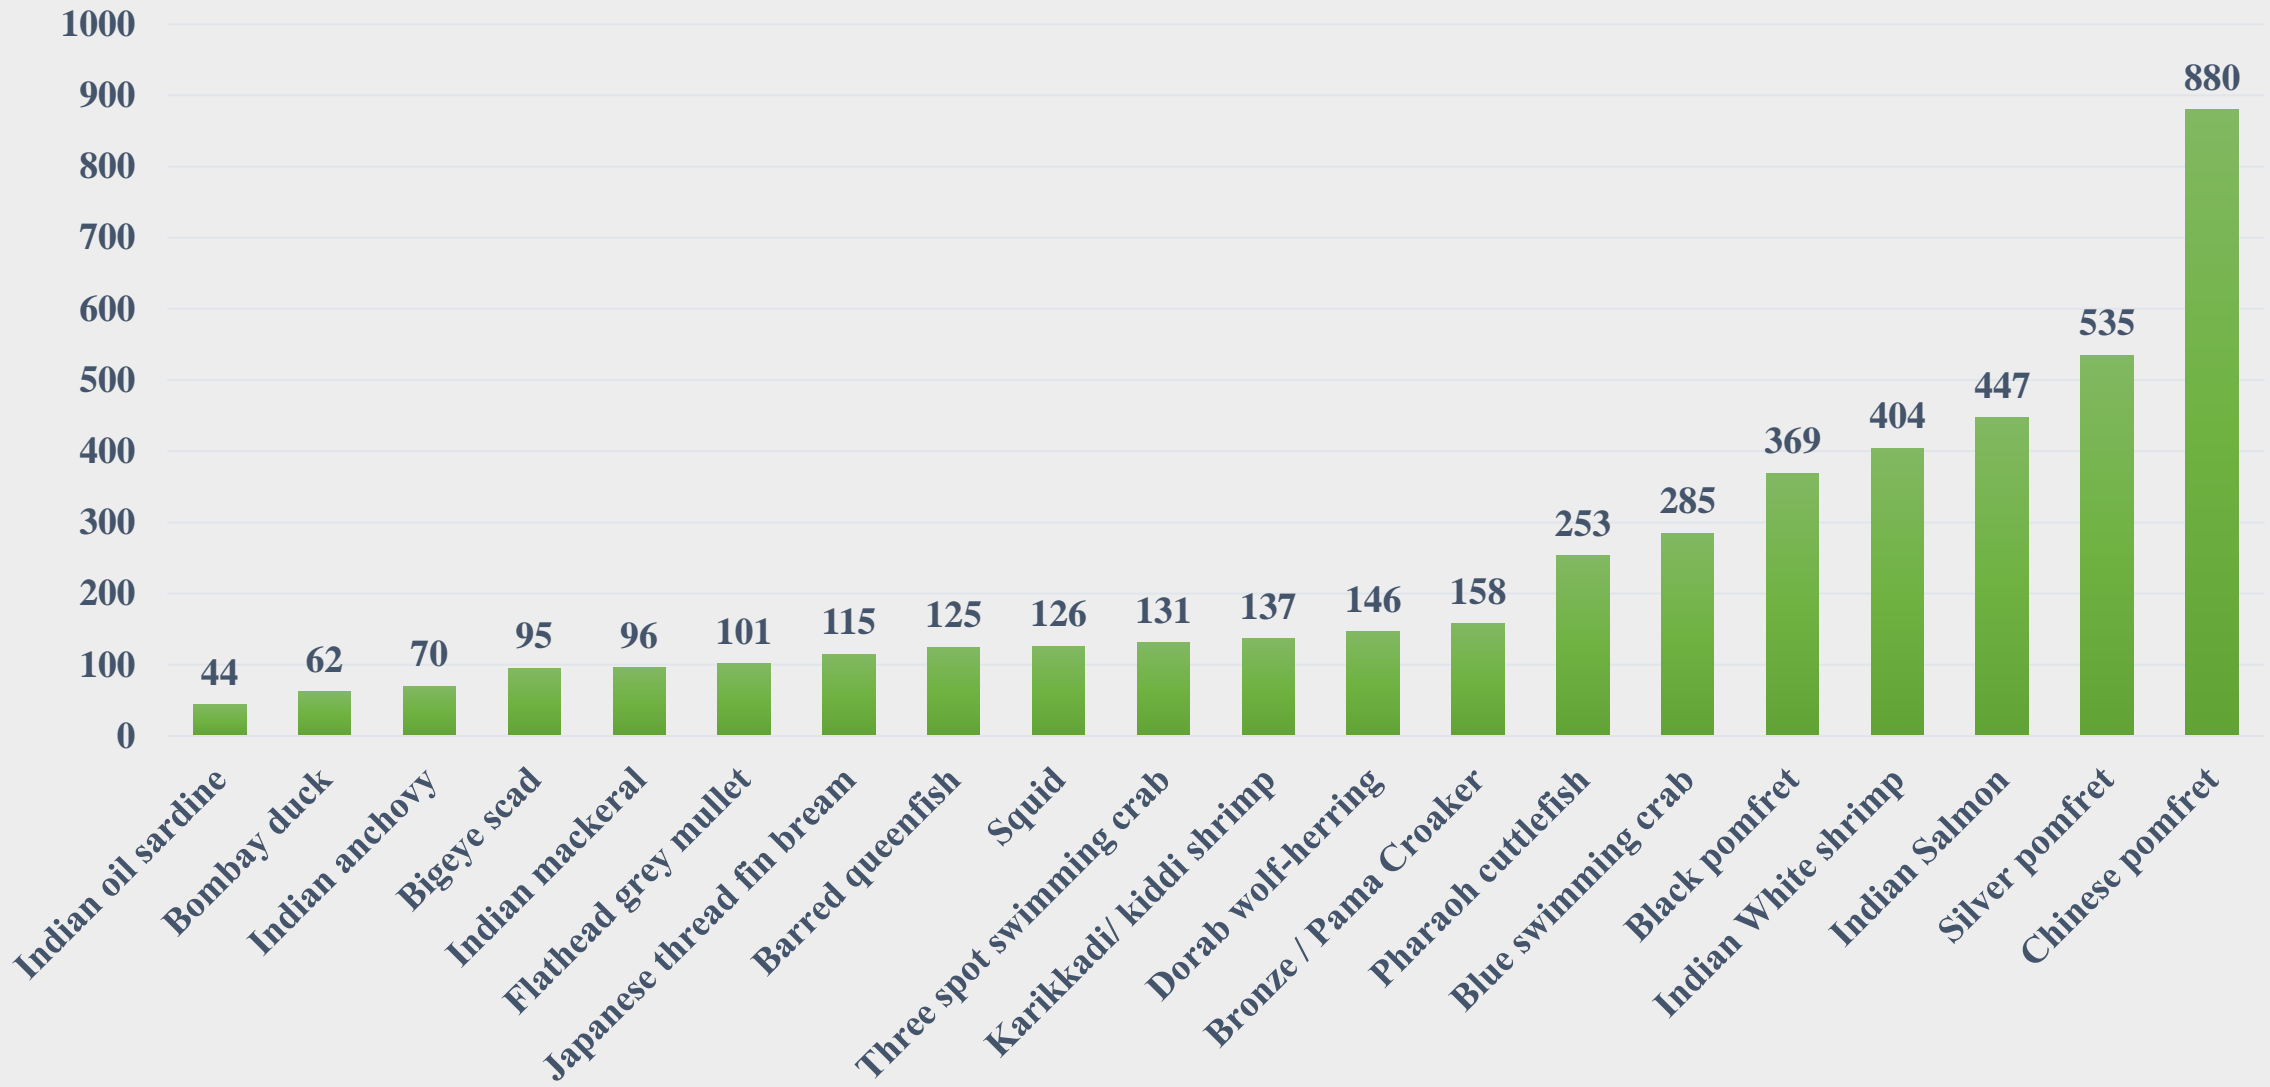

Average Price (Rs. per Kg) of Marine Species at Fishing Harbours in Odisha

For the Period 10.11.2025 to 16.11.2025

Data Source: NETFISH, MPEDA