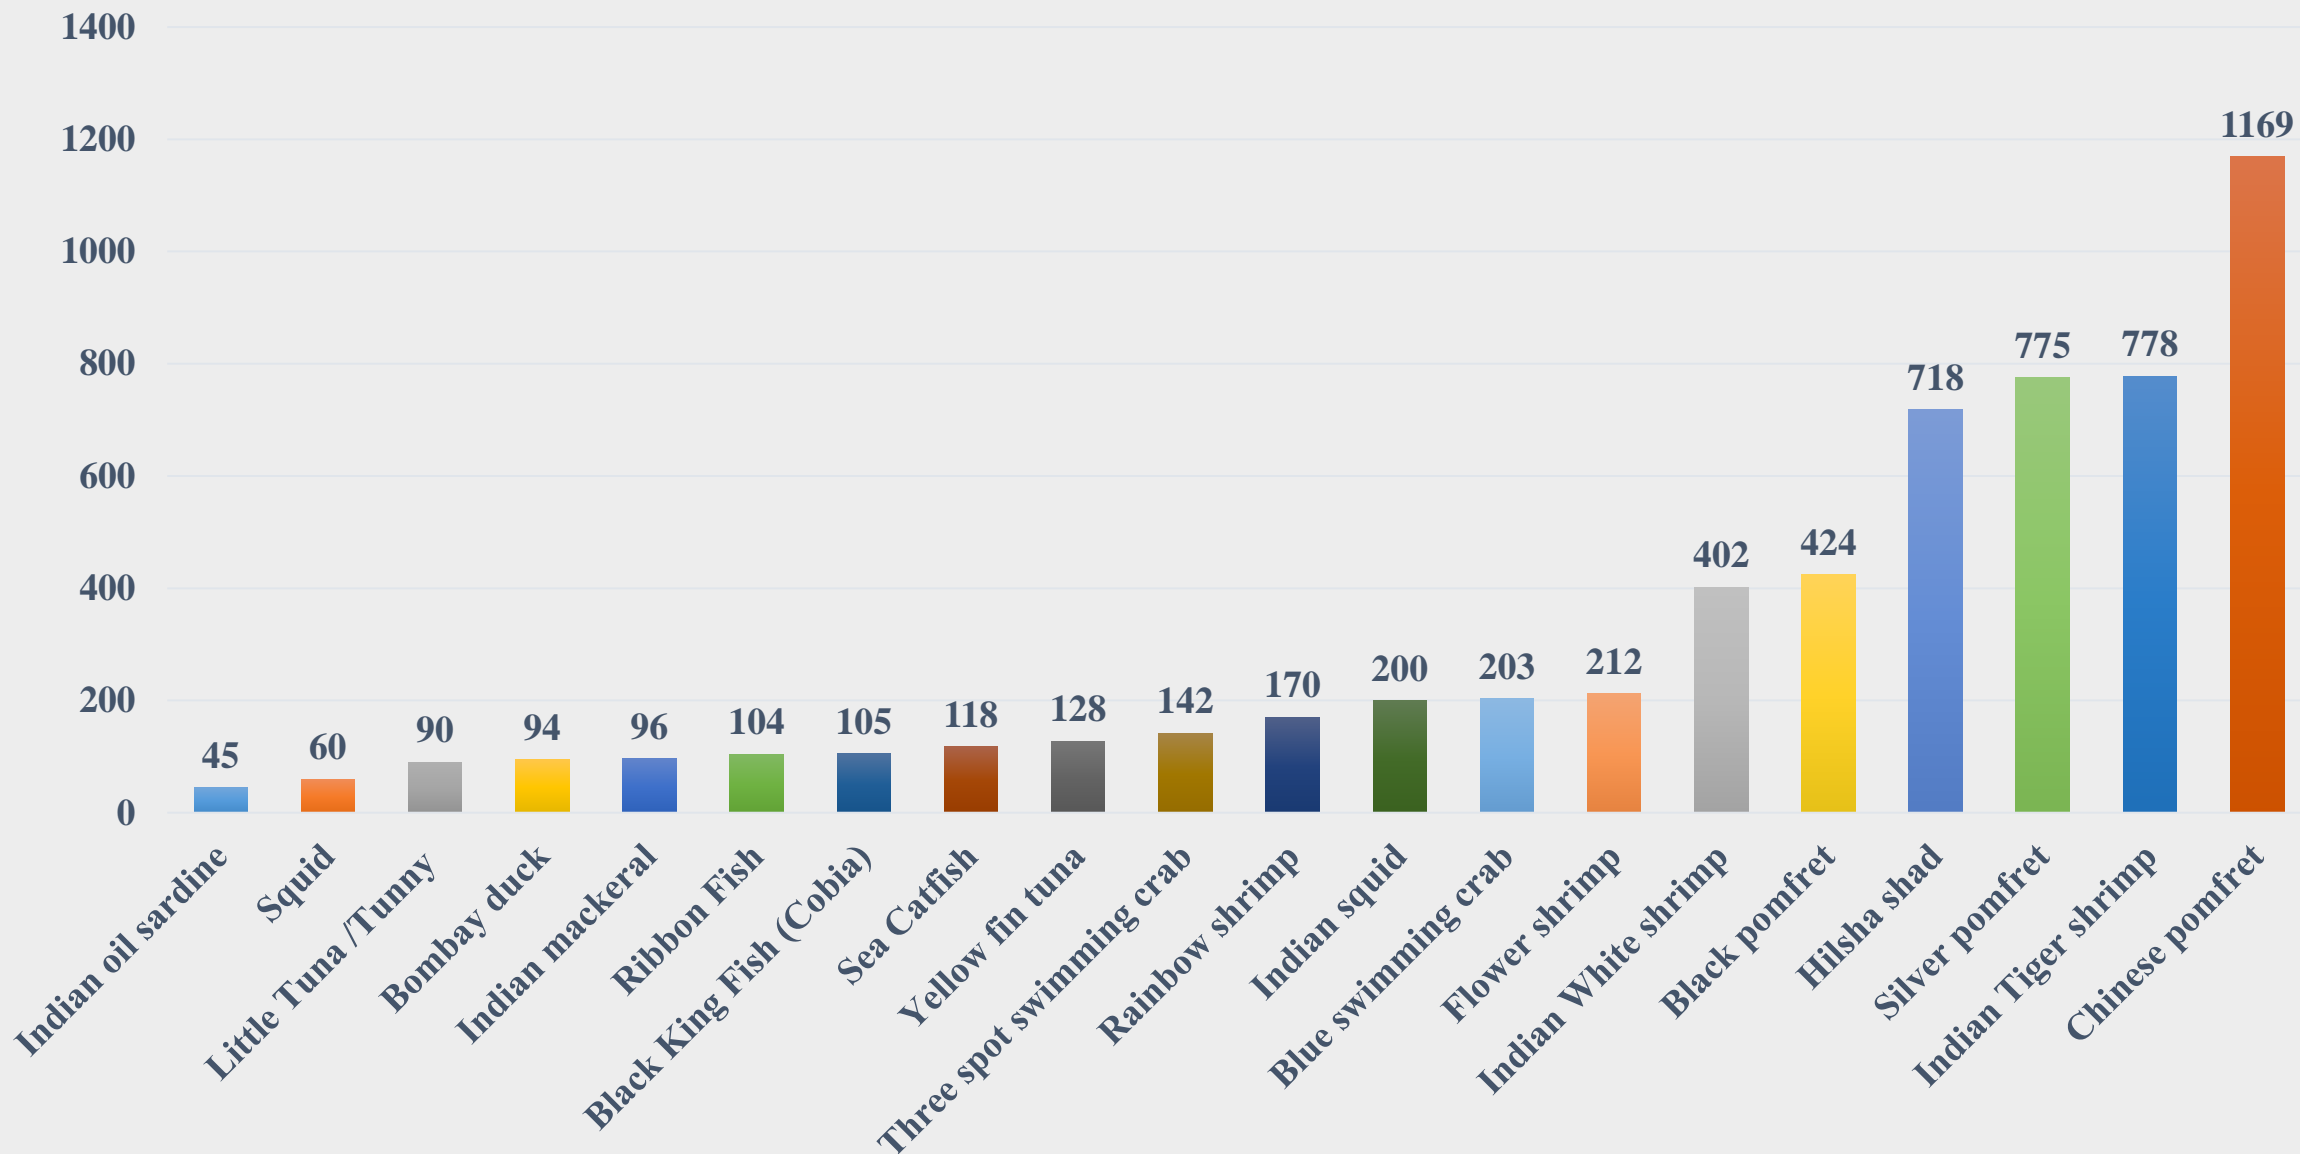

Average Price (Rs. per Kg.) of Marine Species across Fish Landing Centres of India

For the Period 10.11.2025 to 16.11.2025

Data Source: NETFISH, MPEDA