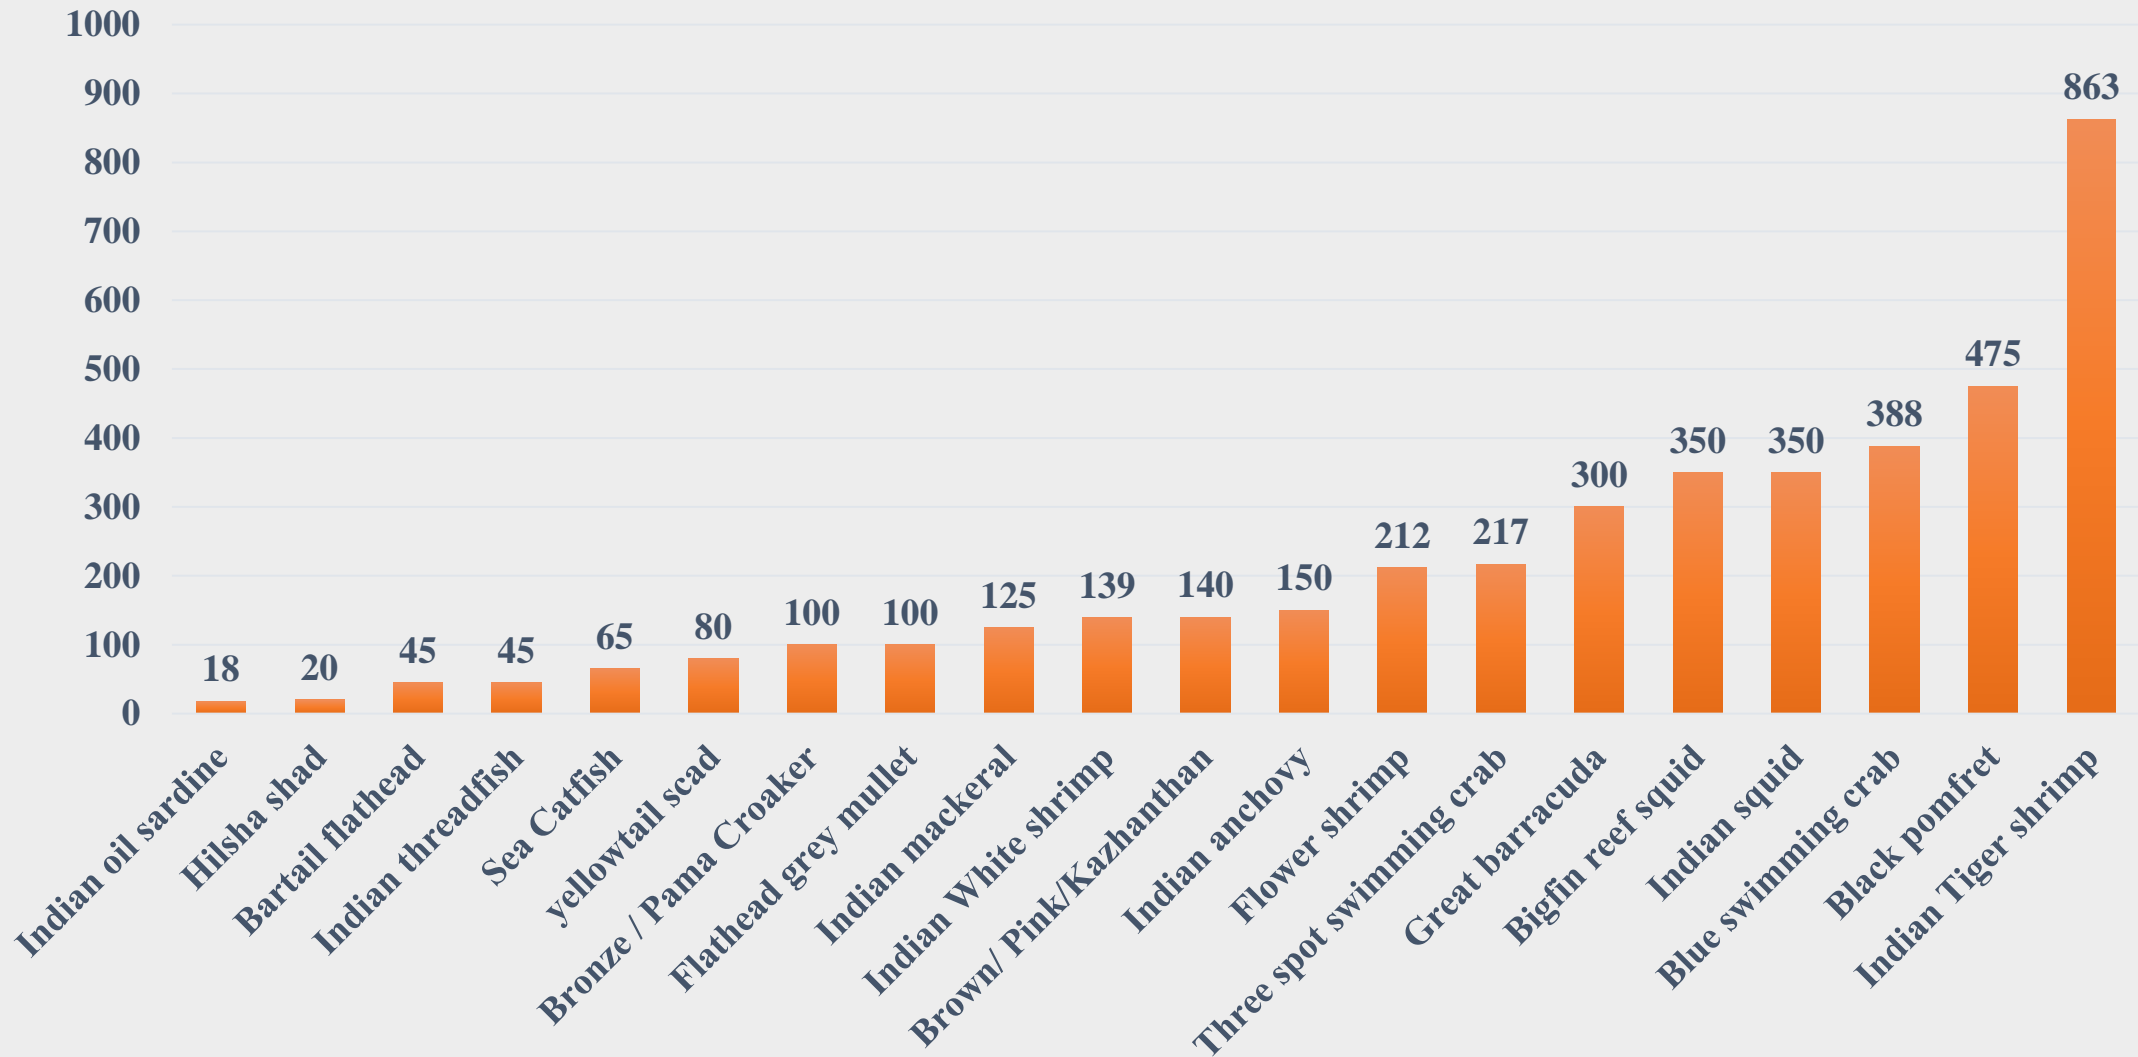

Average Price (Rs. Per Kg) of Marine Species at Fish Landing Centres in Tamil Nadu

For the Period 10.11.2025 to 16.11.2025

Data Source: NETFISH, MPEDA