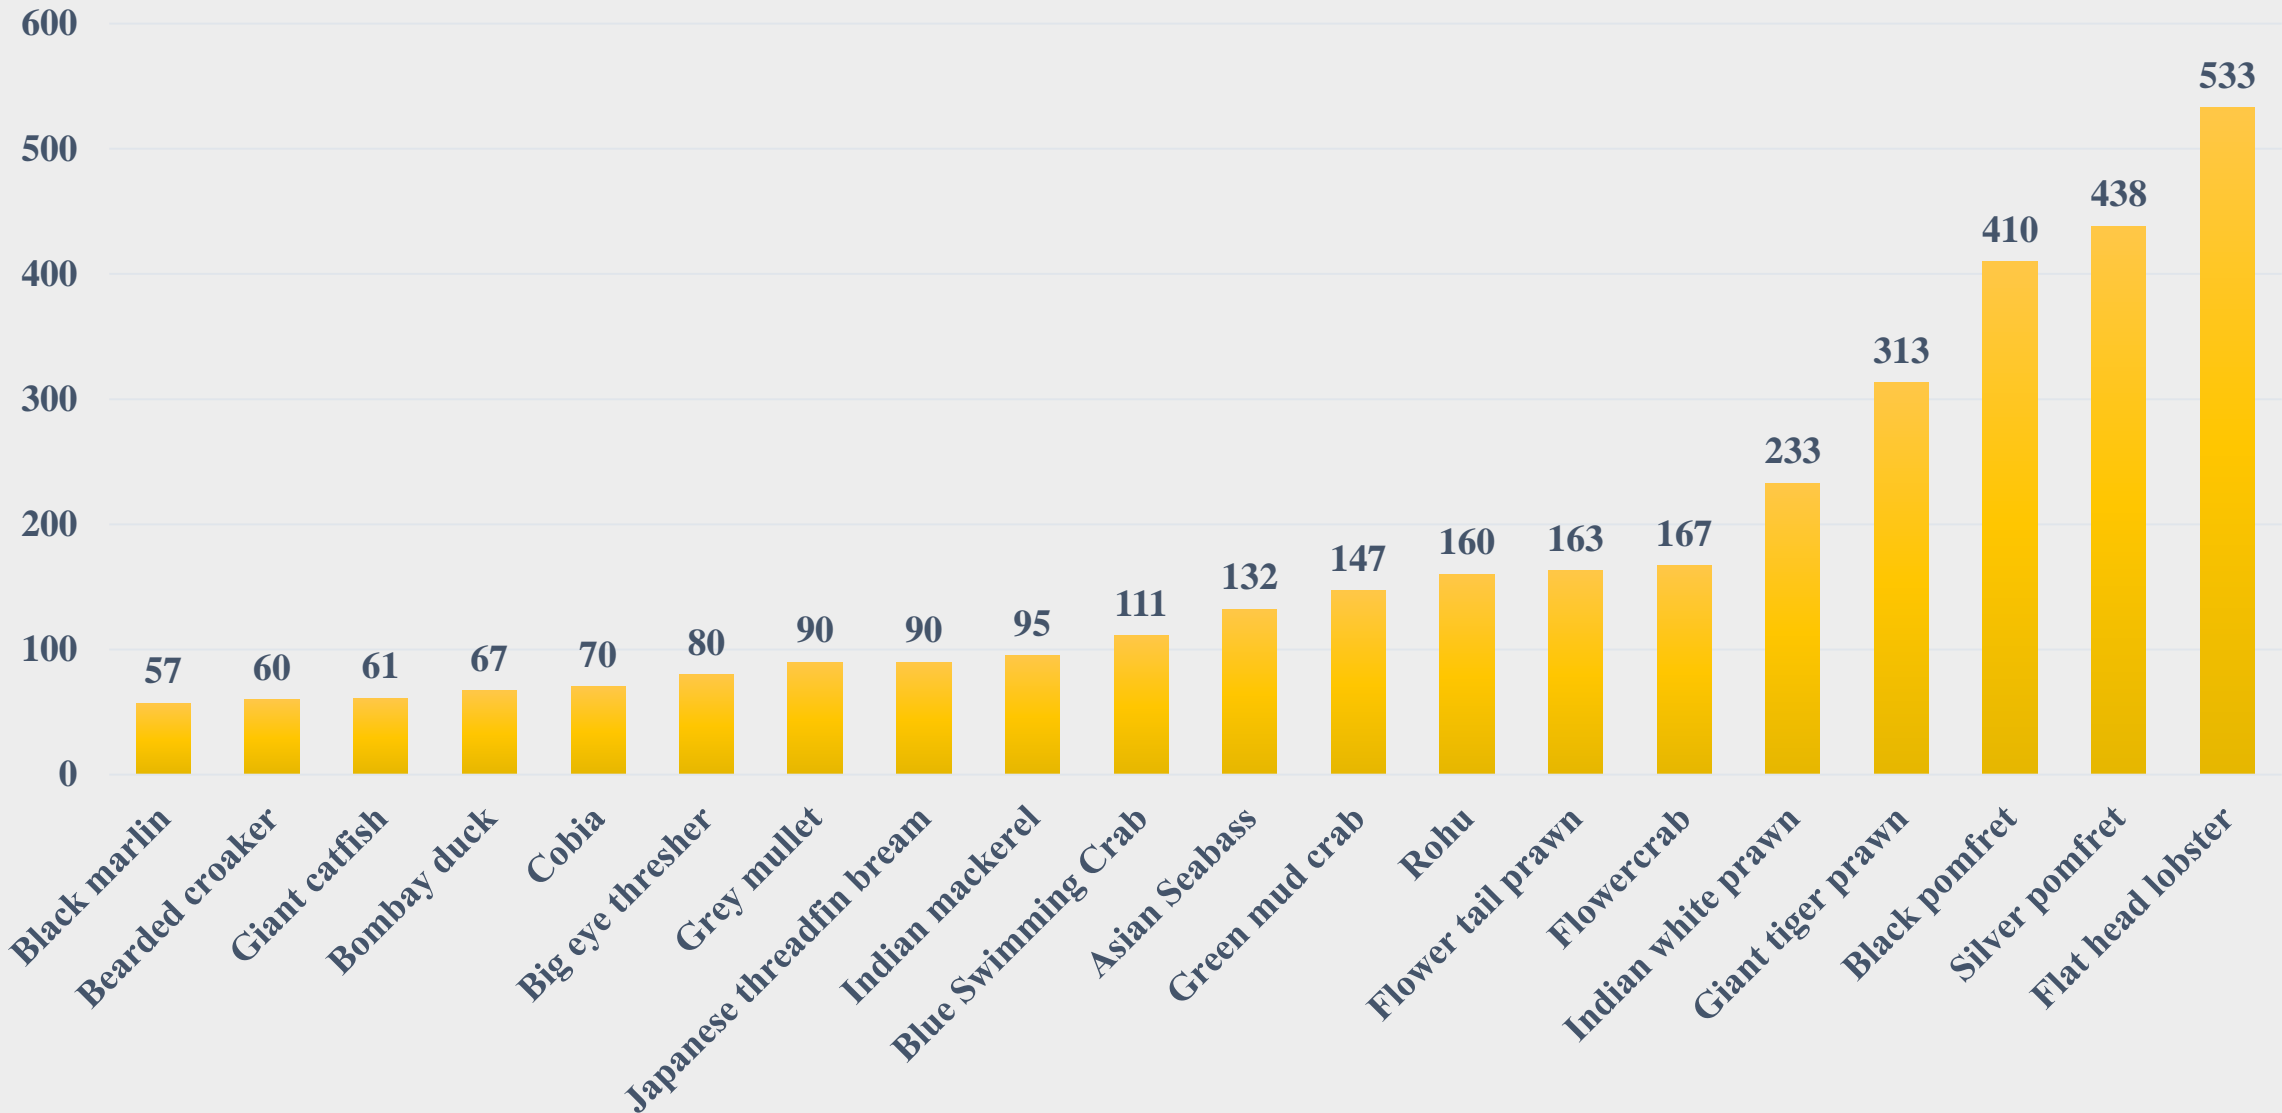

Average Wholesale Price (Rs. Per Kg) of Various Fish Species in Gujarat

For the Period 10.11.2025 to 16.11.2025

For further details visit: <https://fmpisnfdb.in>