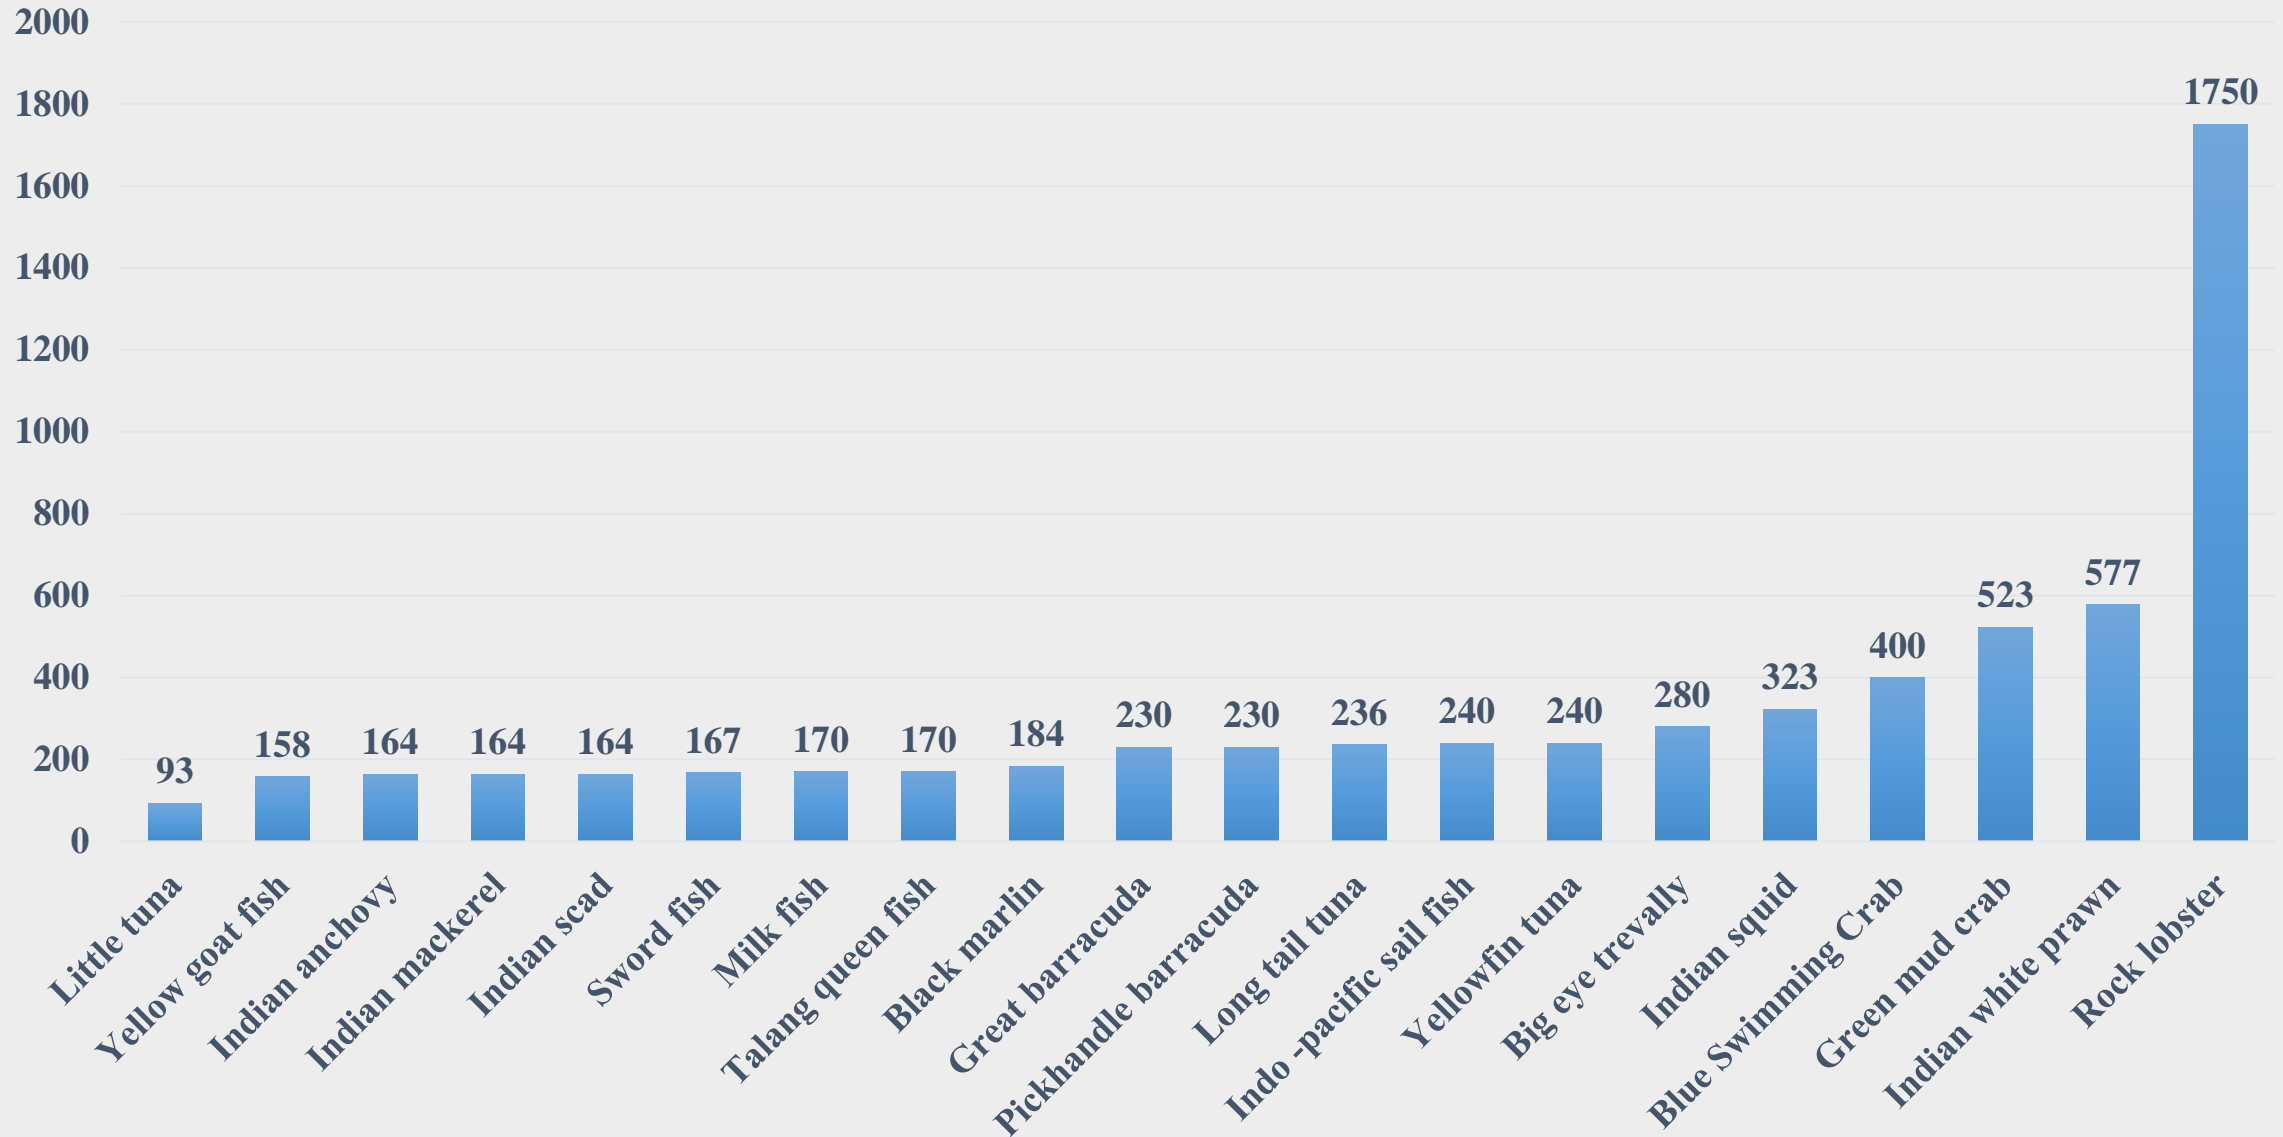

Average Retail Price (Rs. Per Kg) of Various Fish Species Andaman & Nicobar Islands

For the Period 10.11.2025 to 16.11.2025

For further details visit: <https://fmpisnfdb.in>