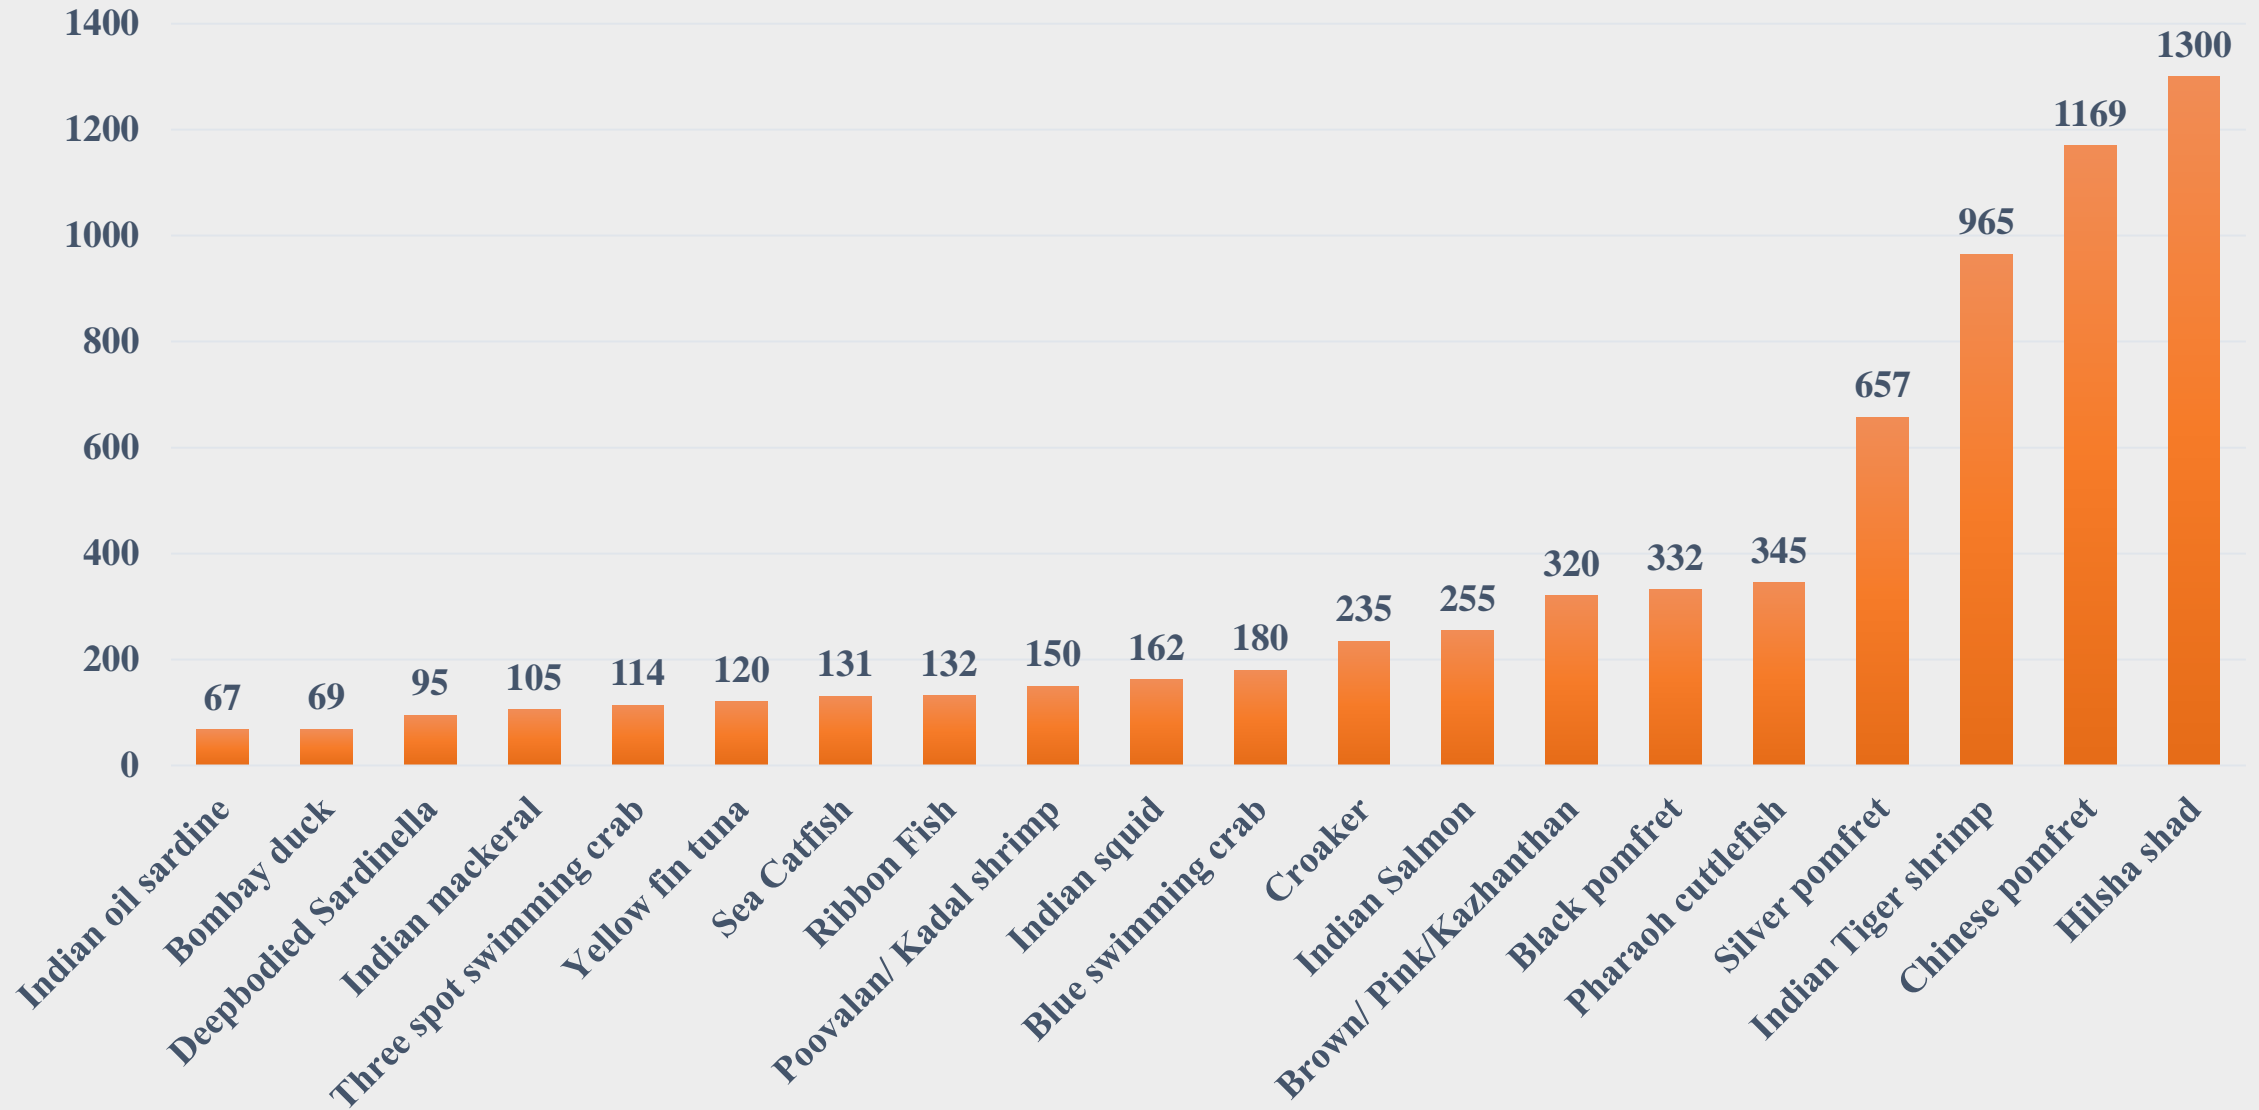

Average Price (Rs. Per Kg) of Marine Species at Fish Landing Centres in West Bengal

For the Period 10.11.2025 to 16.11.2025

Data Source: NETFISH, MPEDA