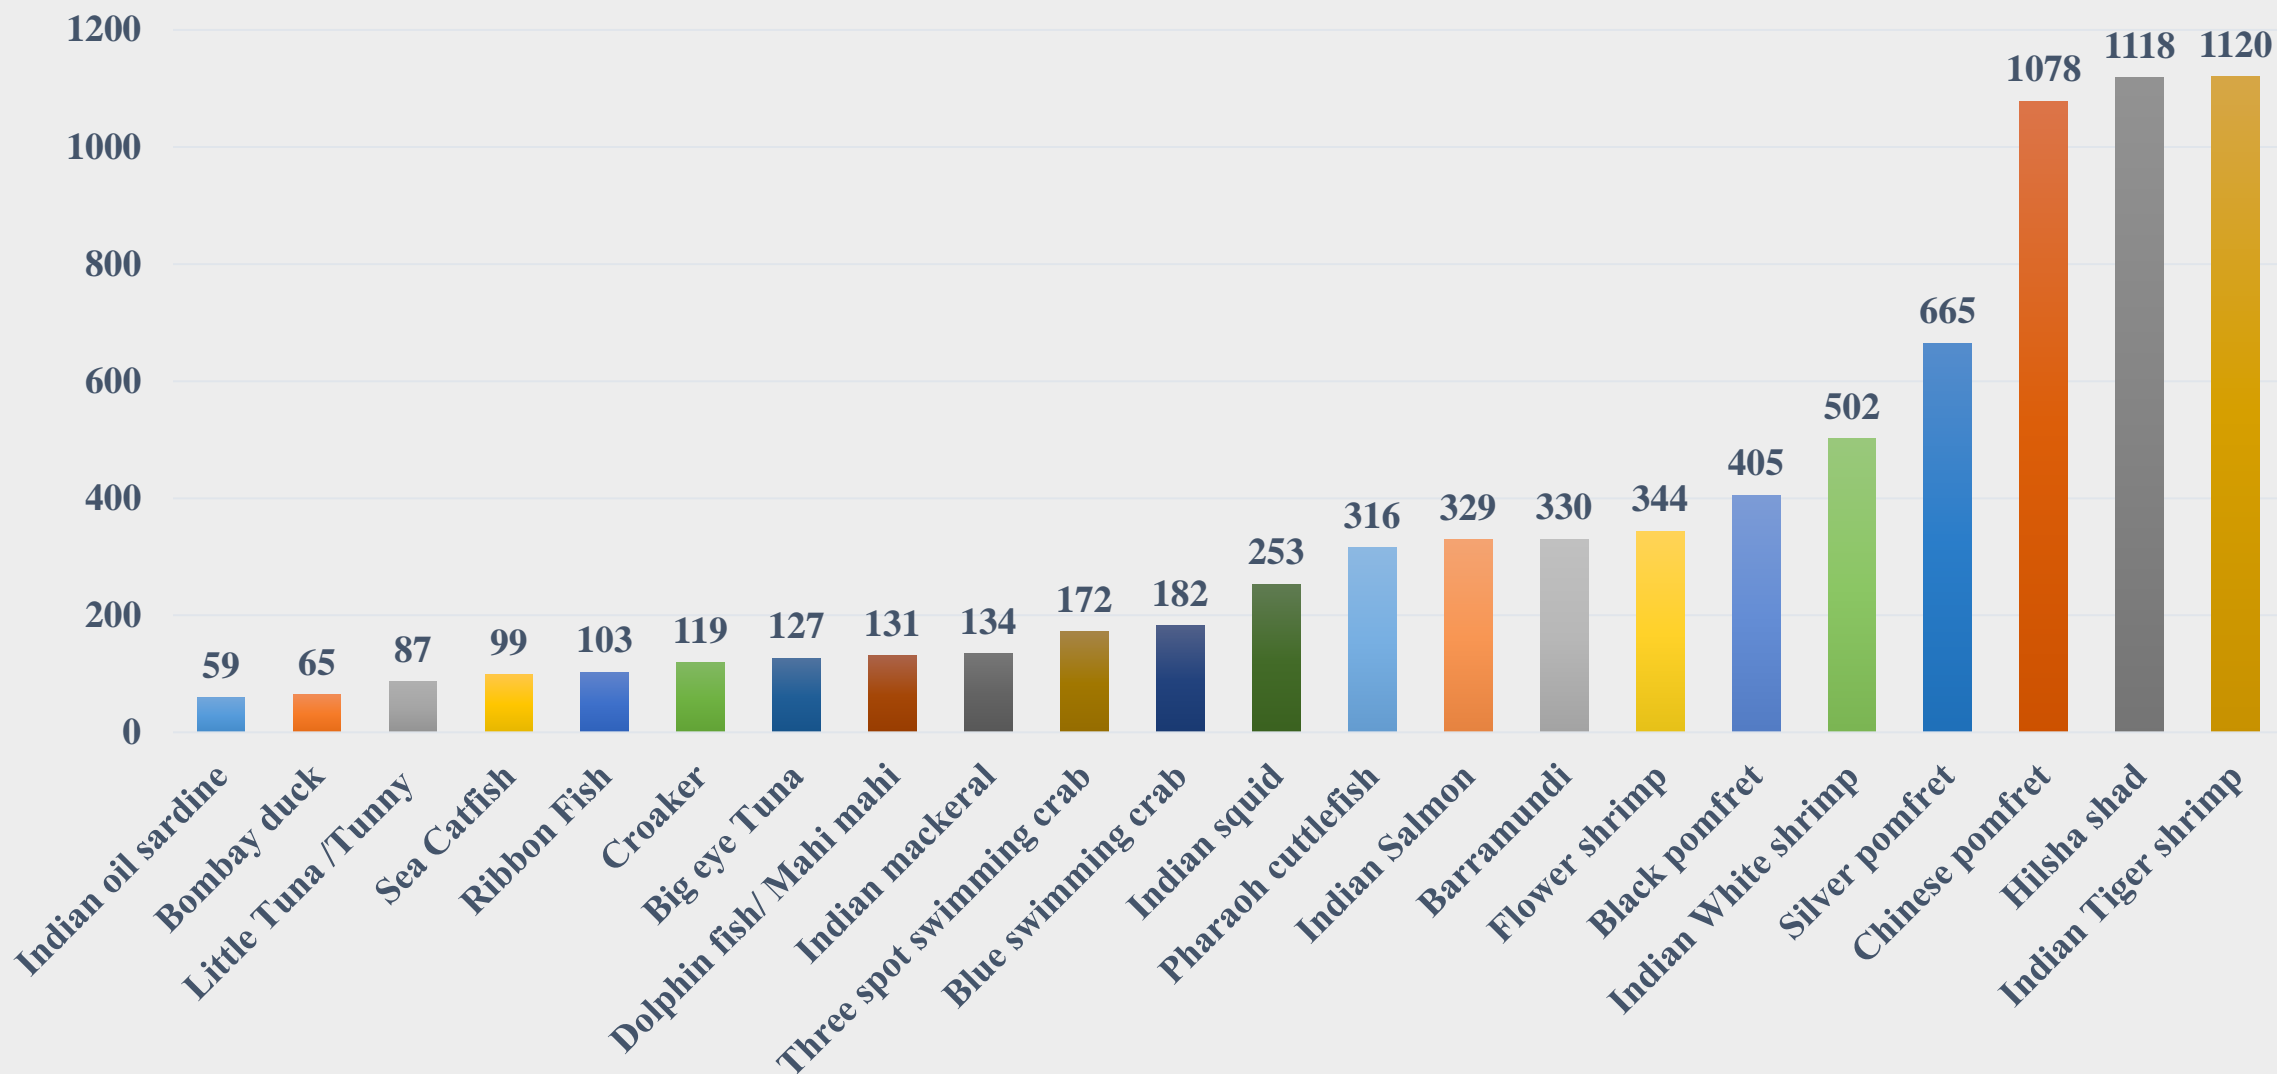

Average Price (Rs. per Kg) of Marine Fish Species across Fishing Harbours of India

For the Period 10.11.2025 to 16.11.2025

Data Source: NETFISH, MPEDA