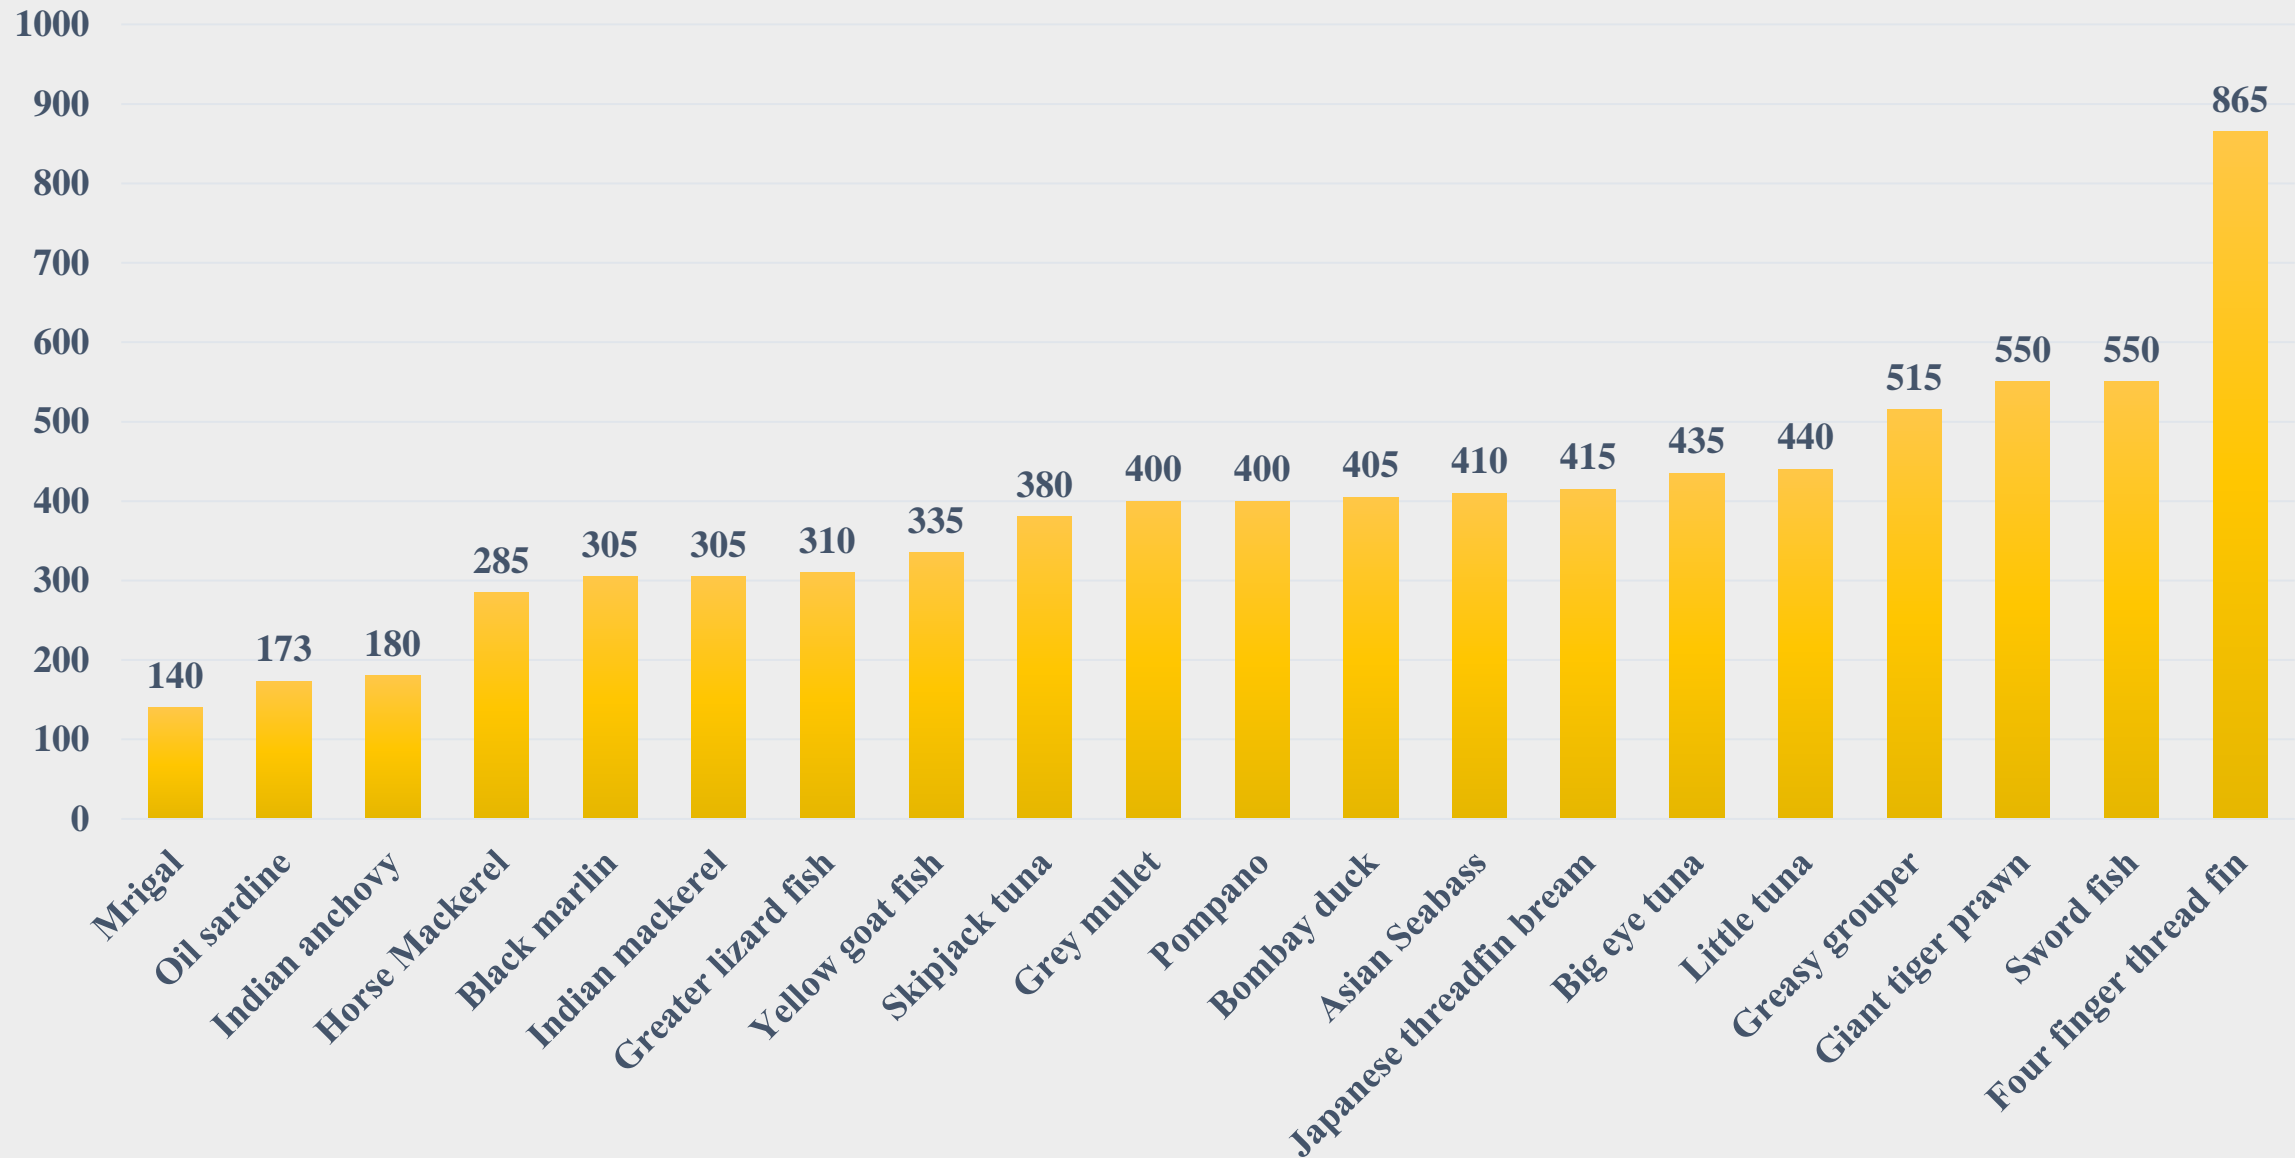

Average Wholesale Price (Rs. Per Kg) of Various Fish Species in Tamil Nadu

For the Period 10.11.2025 to 16.11.2025

For further details visit: <https://fmpisnfdb.in>