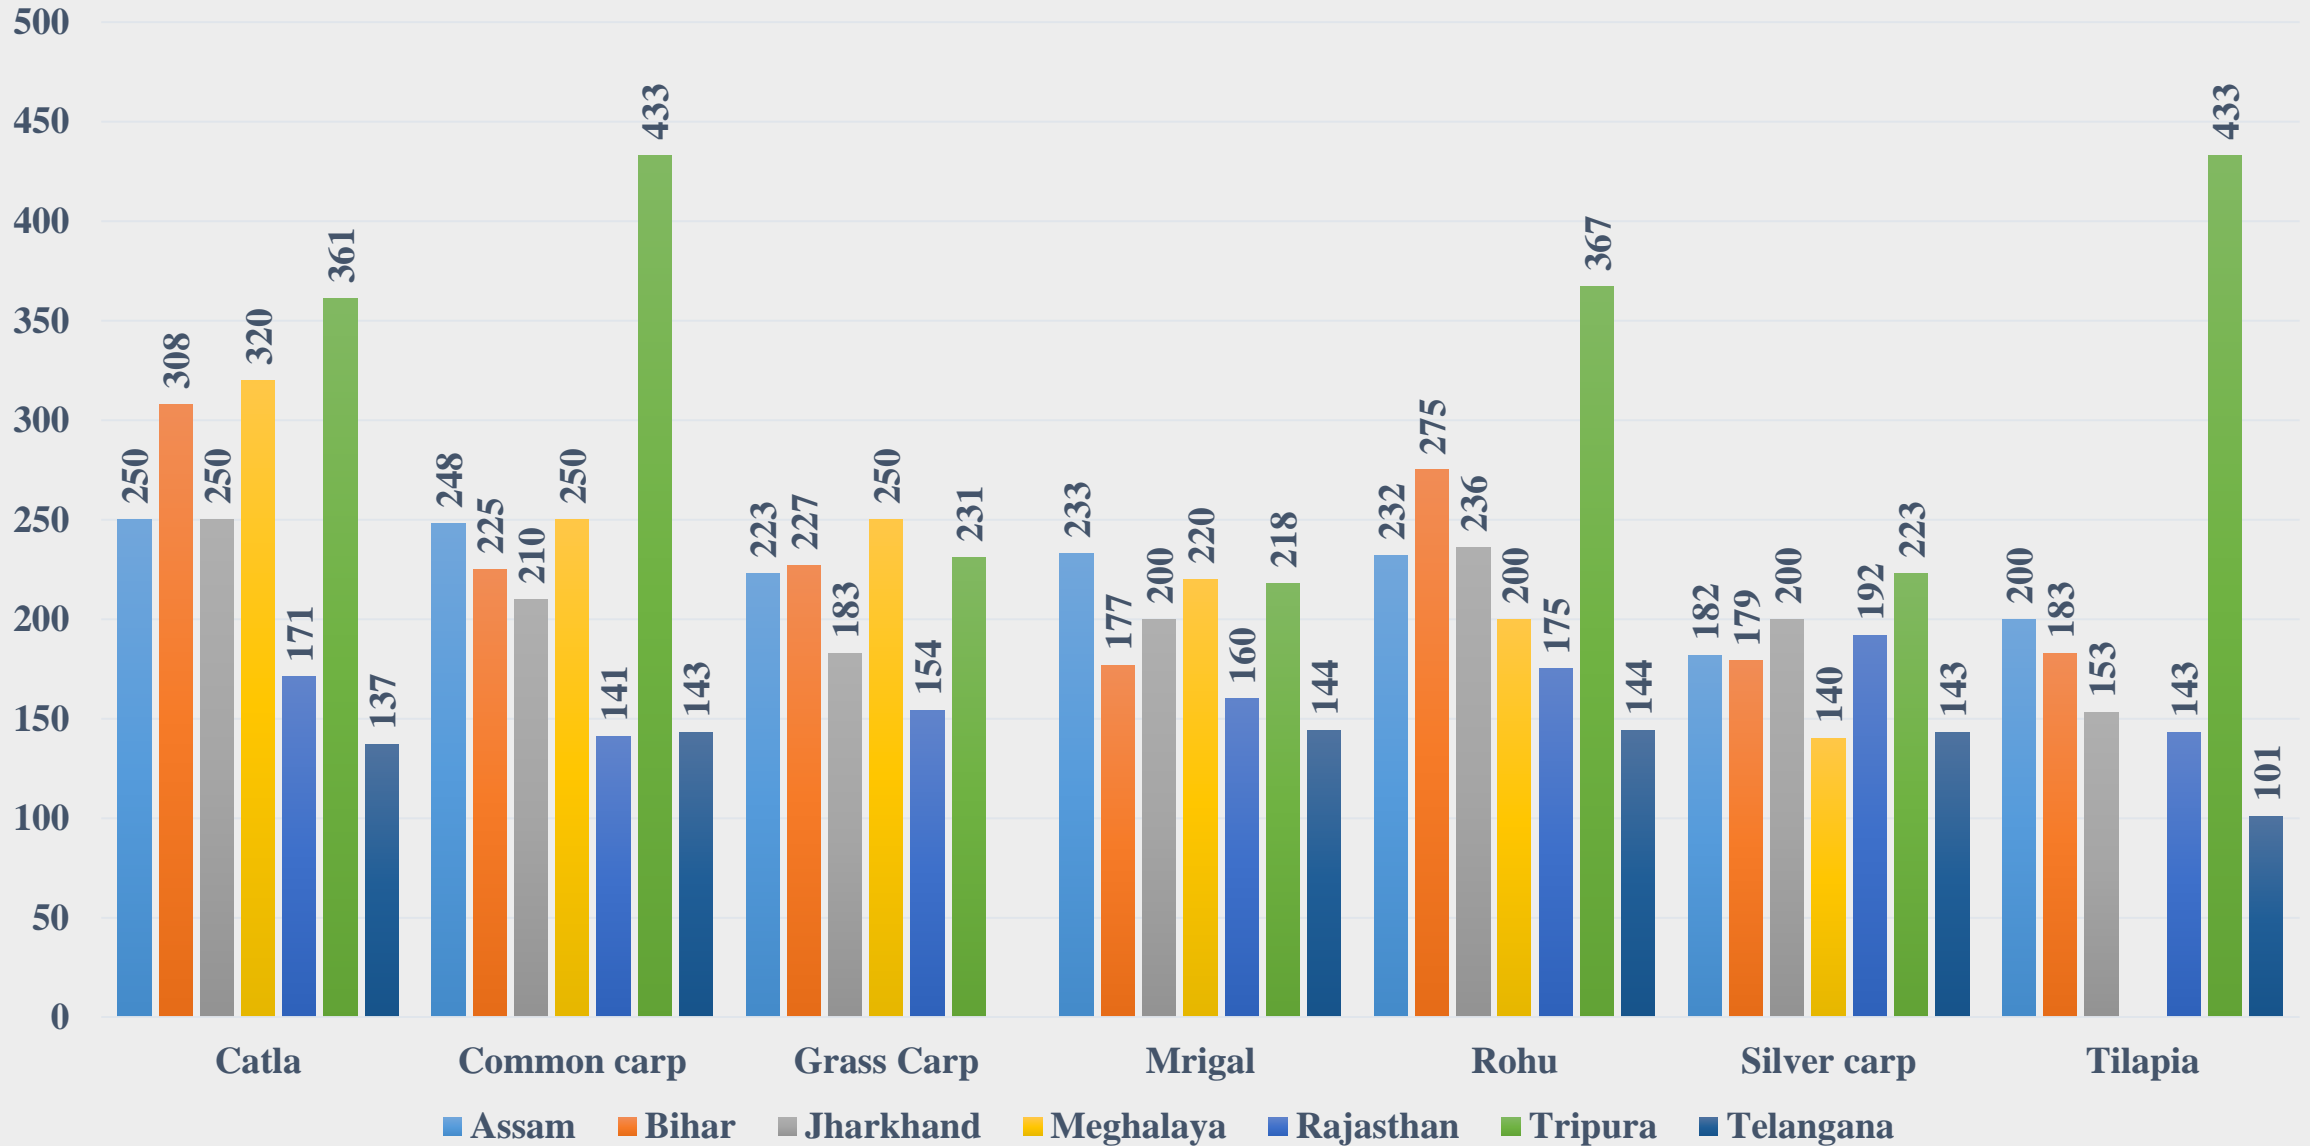

# Average Retail Price (Rs. Per Kg) of various Fresh Water Species across States/UTs

For the Period 10.11.2025 to 16.11.2025

For further details visit: <https://fmpisnfdb.in>