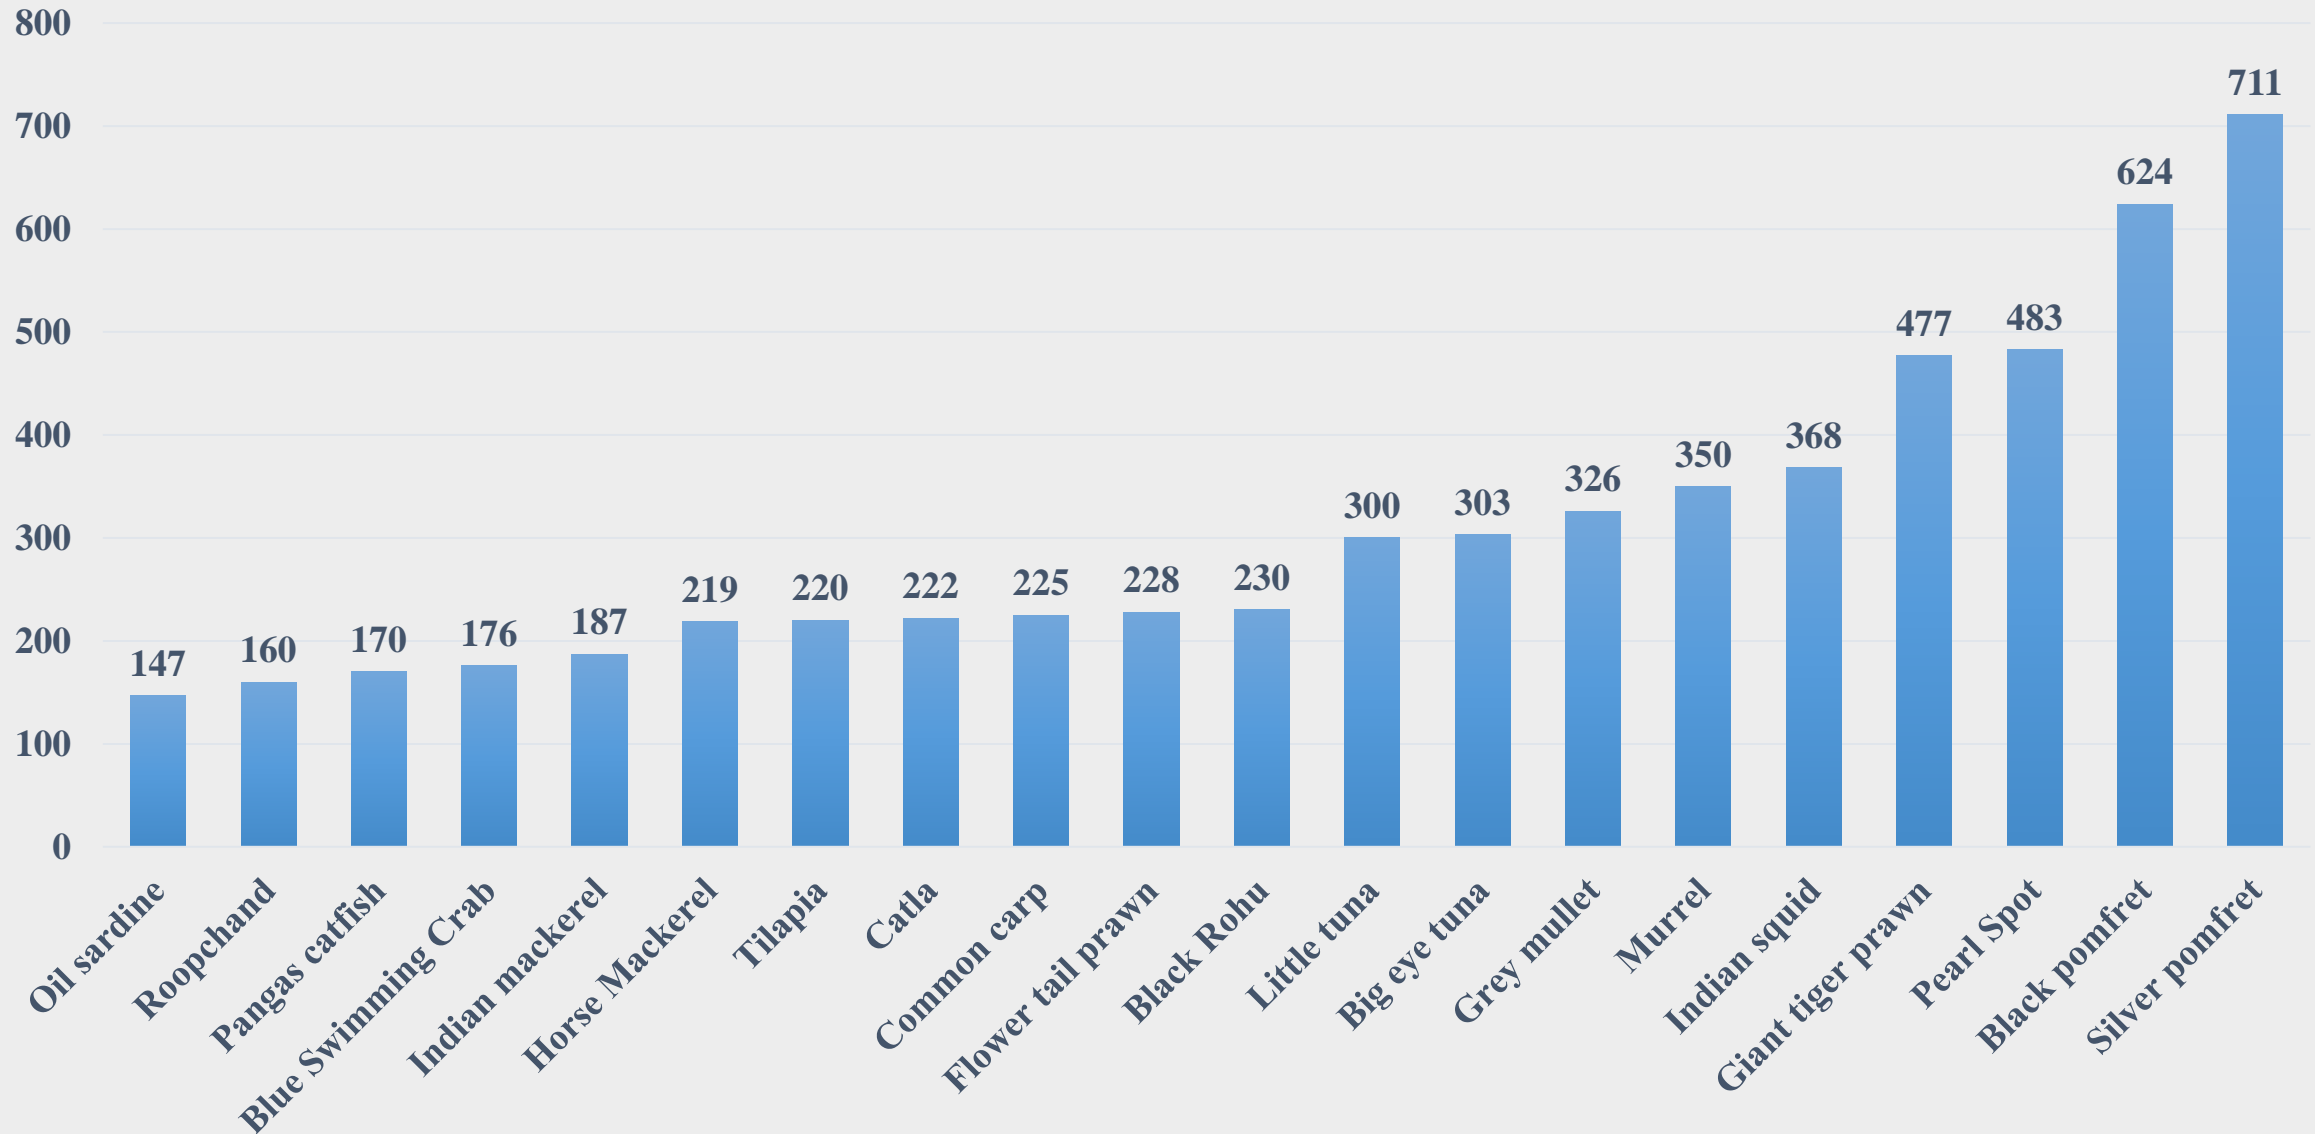

Average Retail Price (Rs. Per Kg) of Various Fish Species in Kerala

For the Period 10.11.2025 to 16.11.2025

For further details visit: <https://fmpisnfdb.in>