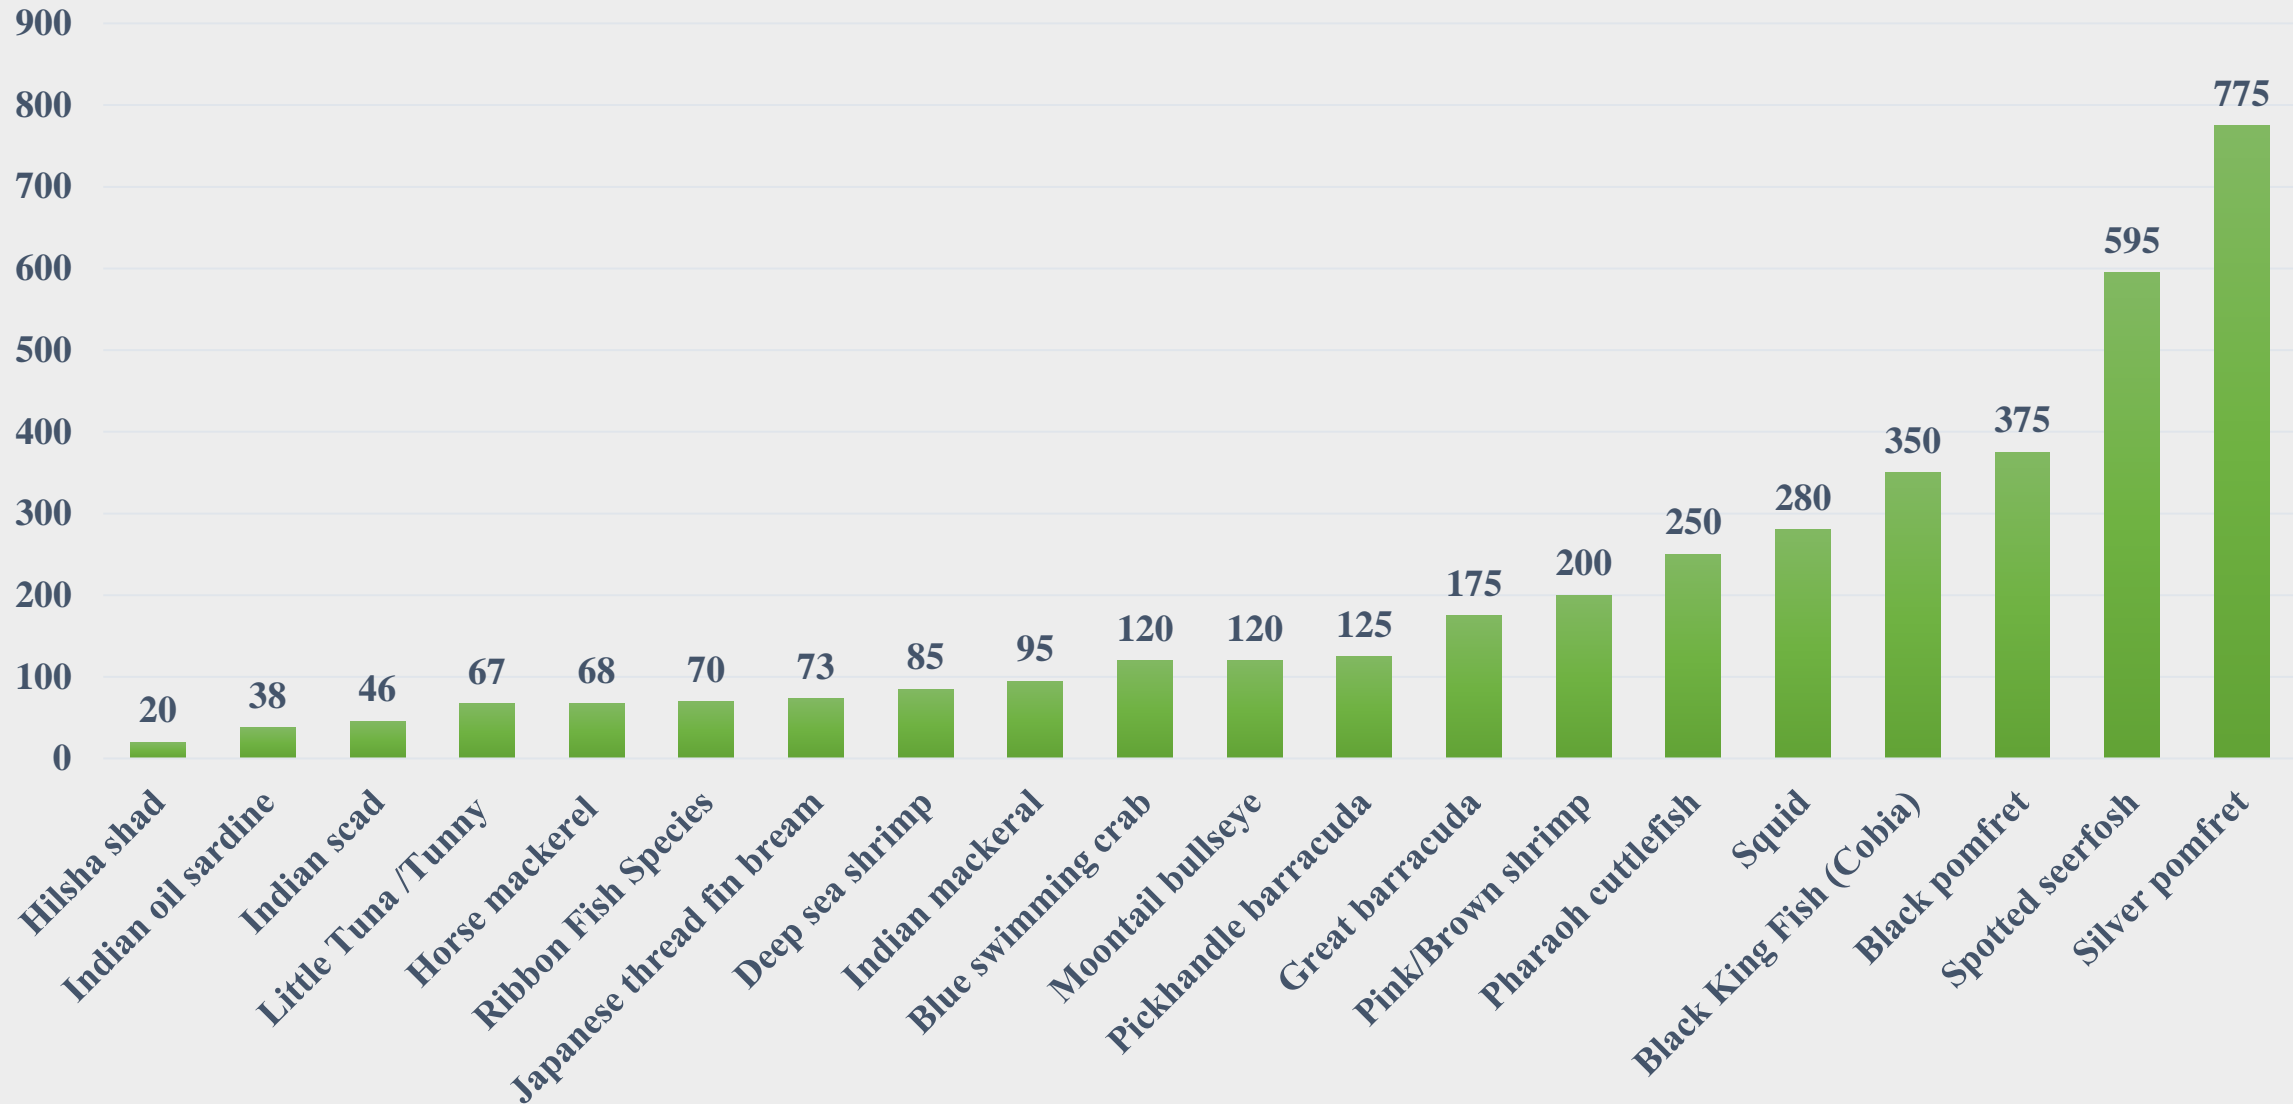

Average Price (Rs. per Kg) of Marine Species at Fishing Harbours in Karnataka

For the Period 10.11.2025 to 16.11.2025

Data Source: NETFISH, MPEDA