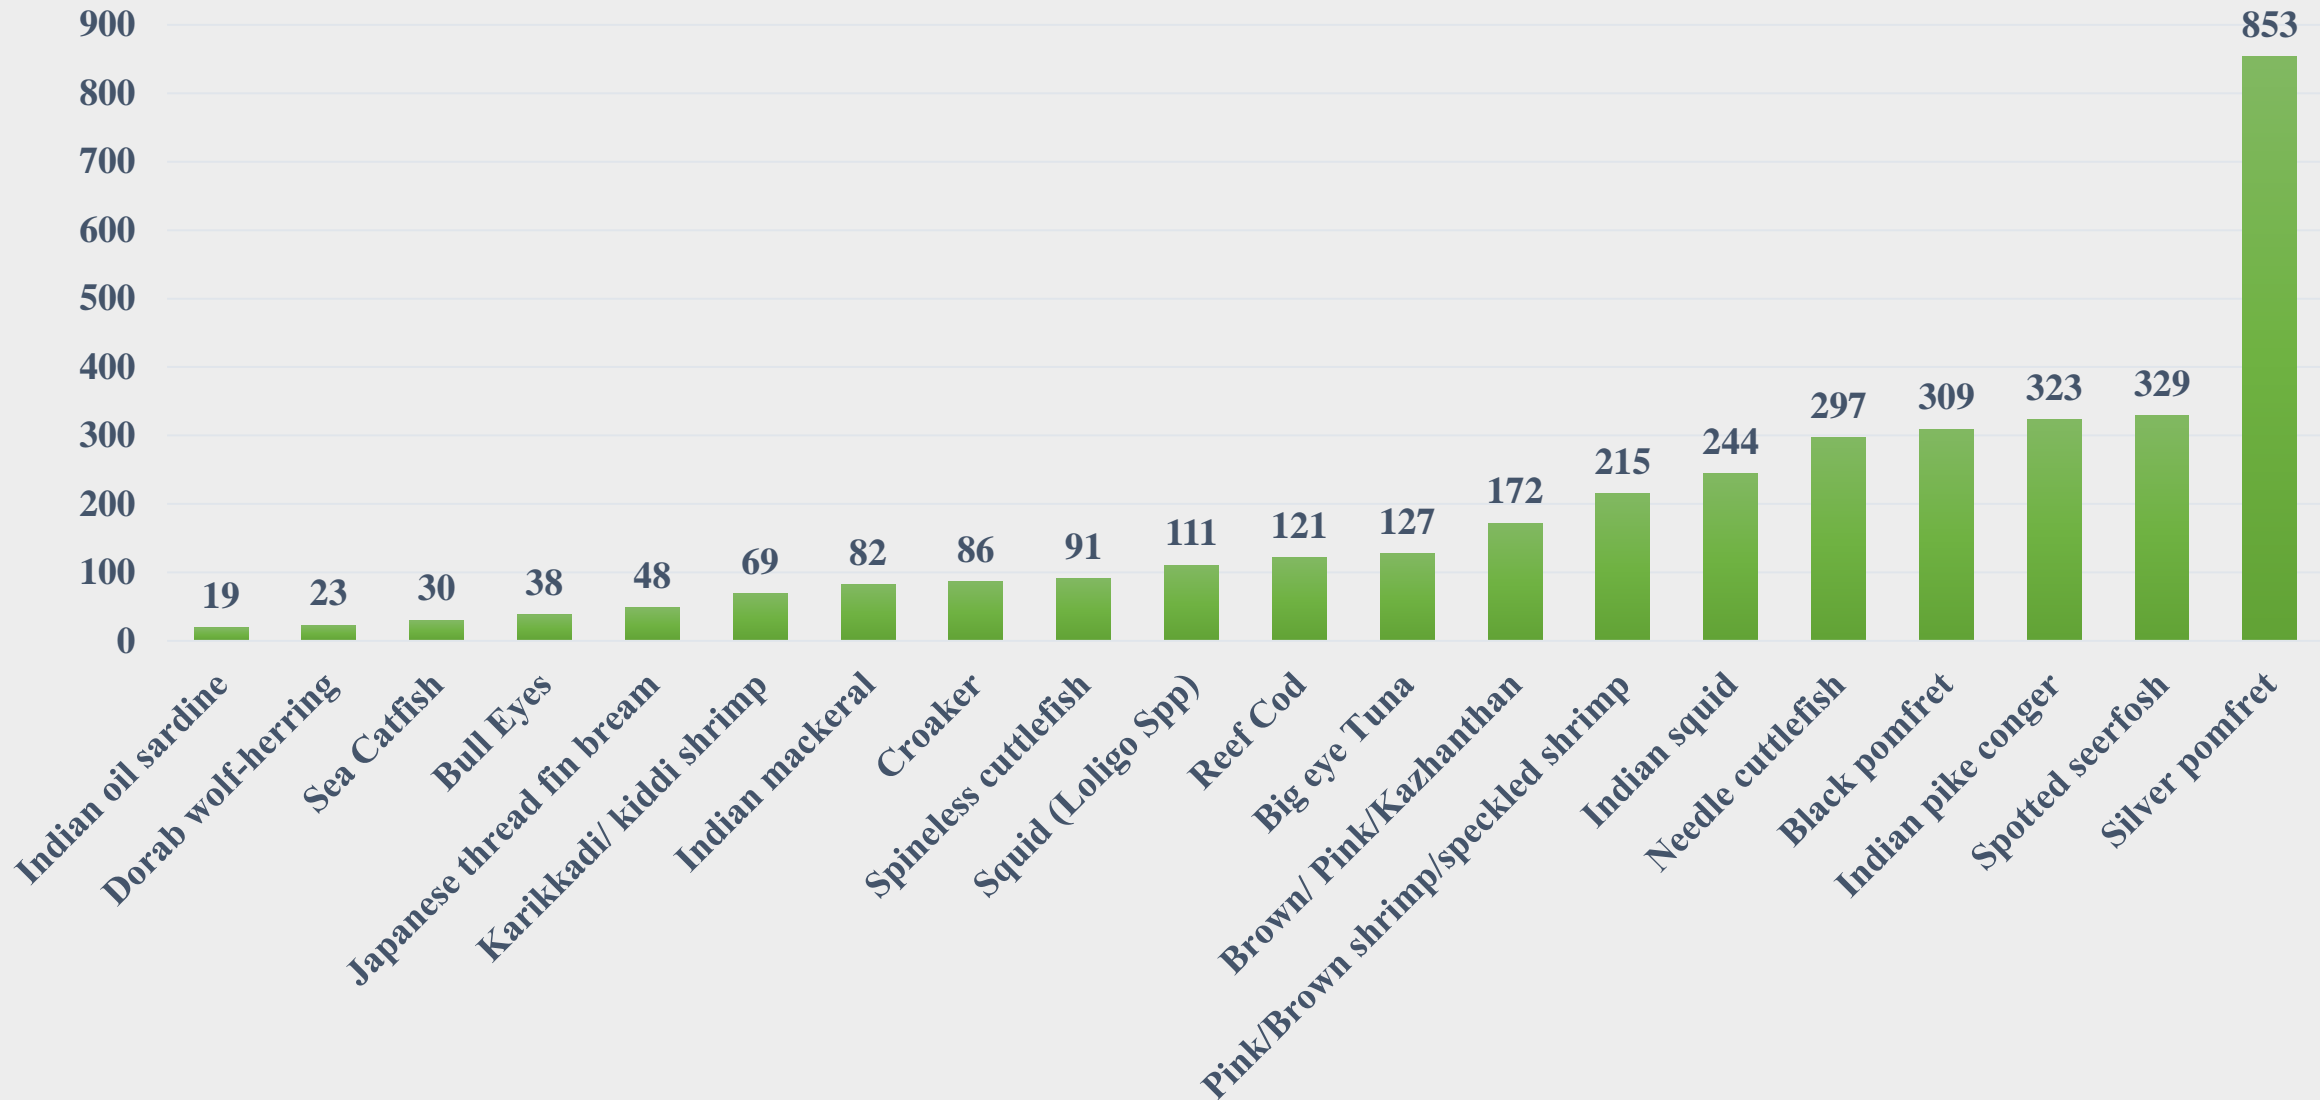

Average Price (Rs. per Kg) of Marine Species at Fishing Harbours in Gujarat

For the Period 10.11.2025 to 16.11.2025

Data Source: NETFISH, MPEDA