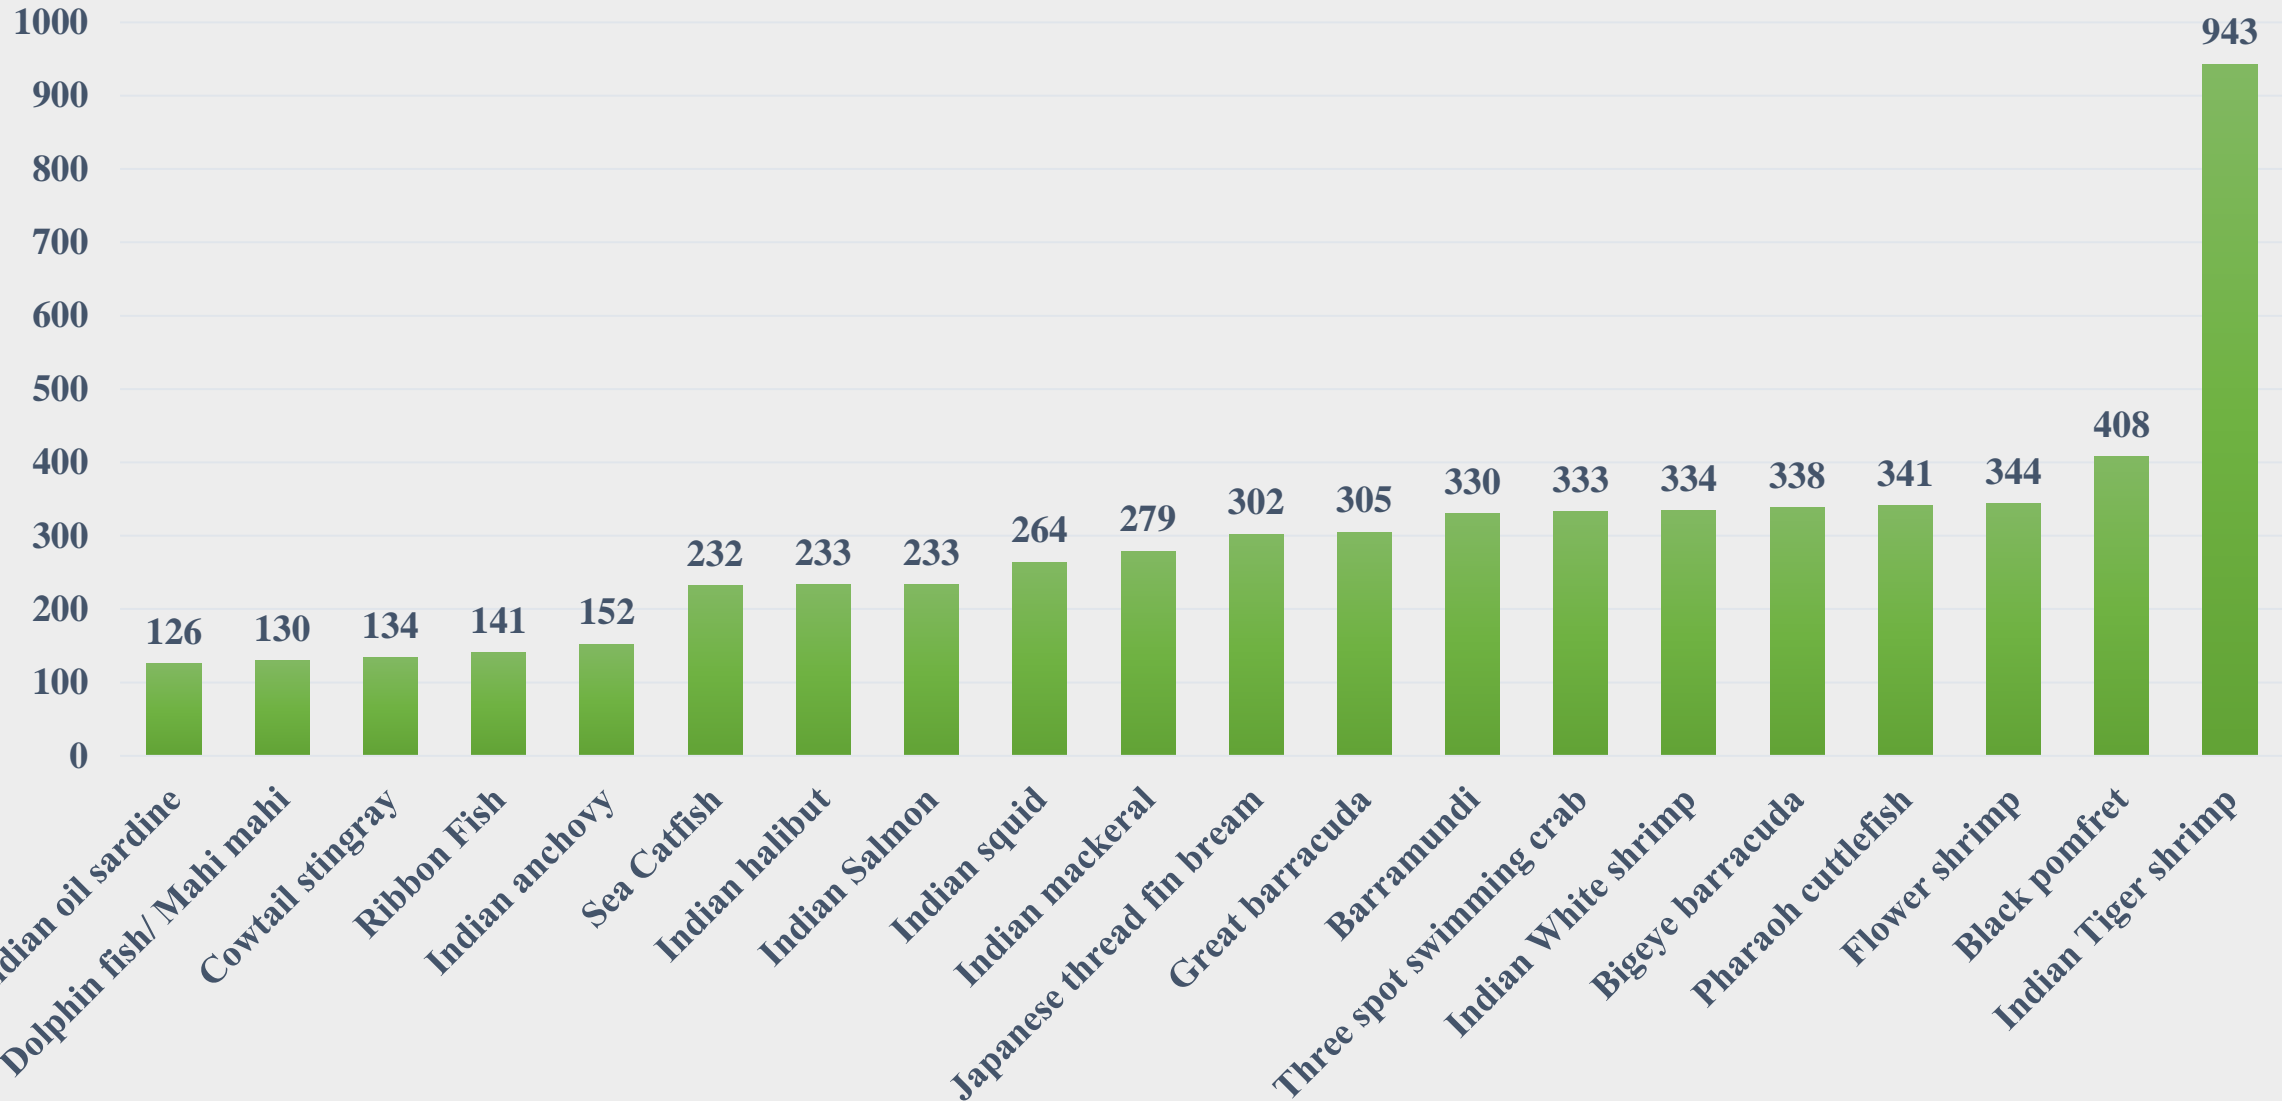

Average Price (Rs. per Kg) of Marine Species at Fishing Harbours in Tamil Nadu

For the Period 10.11.2025 to 16.11.2025

Data Source: NETFISH, MPEDA