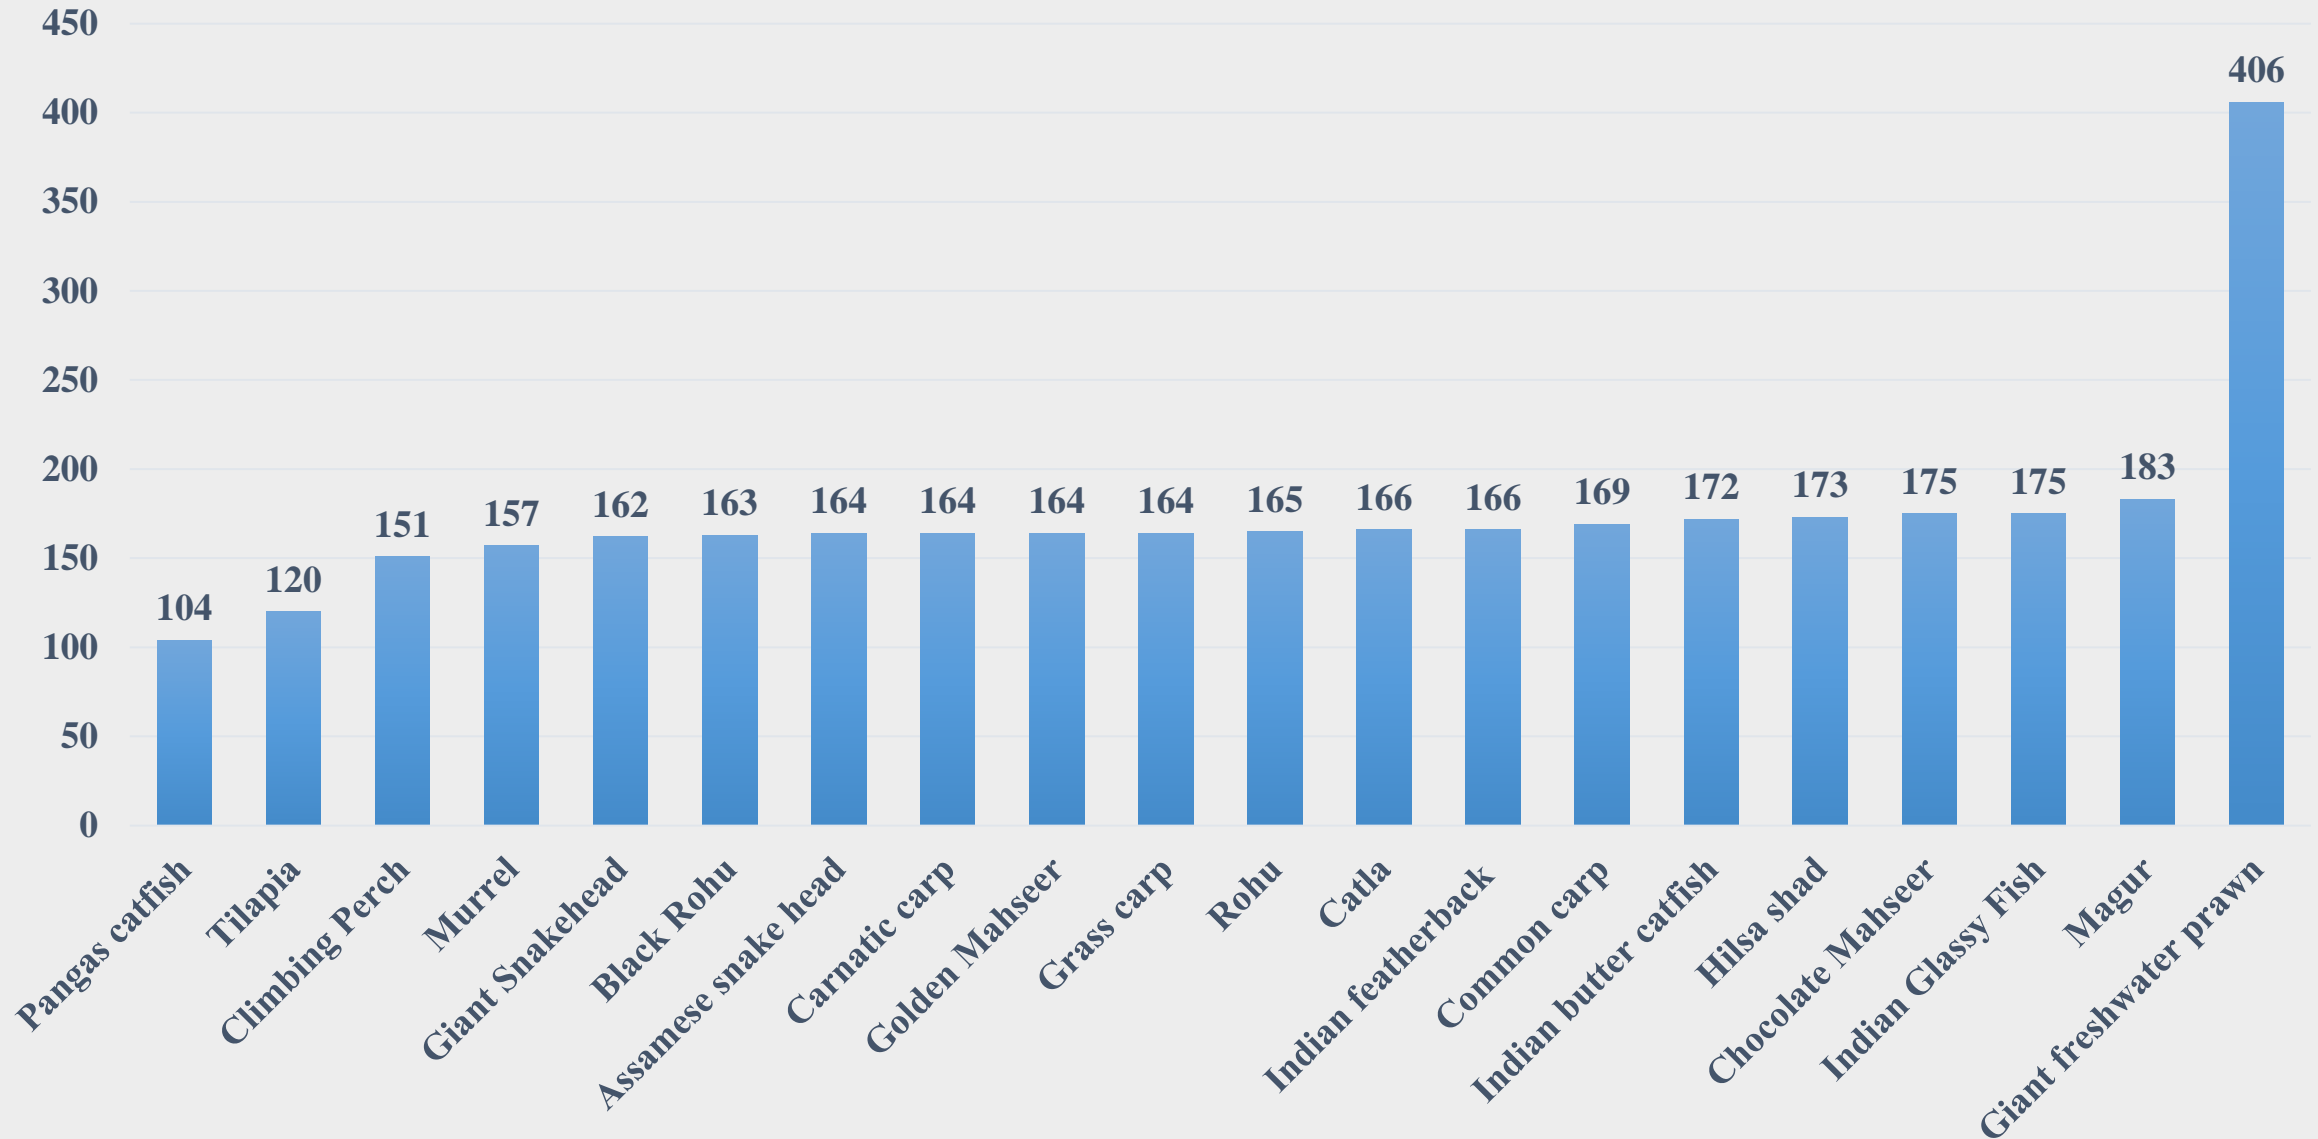

Average Retail Price (Rs. Per Kg) of Various Fish Species in Chhattisgarh

For the Period 10.11.2025 to 16.11.2025

For further details visit: <https://fmpisnfdb.in>