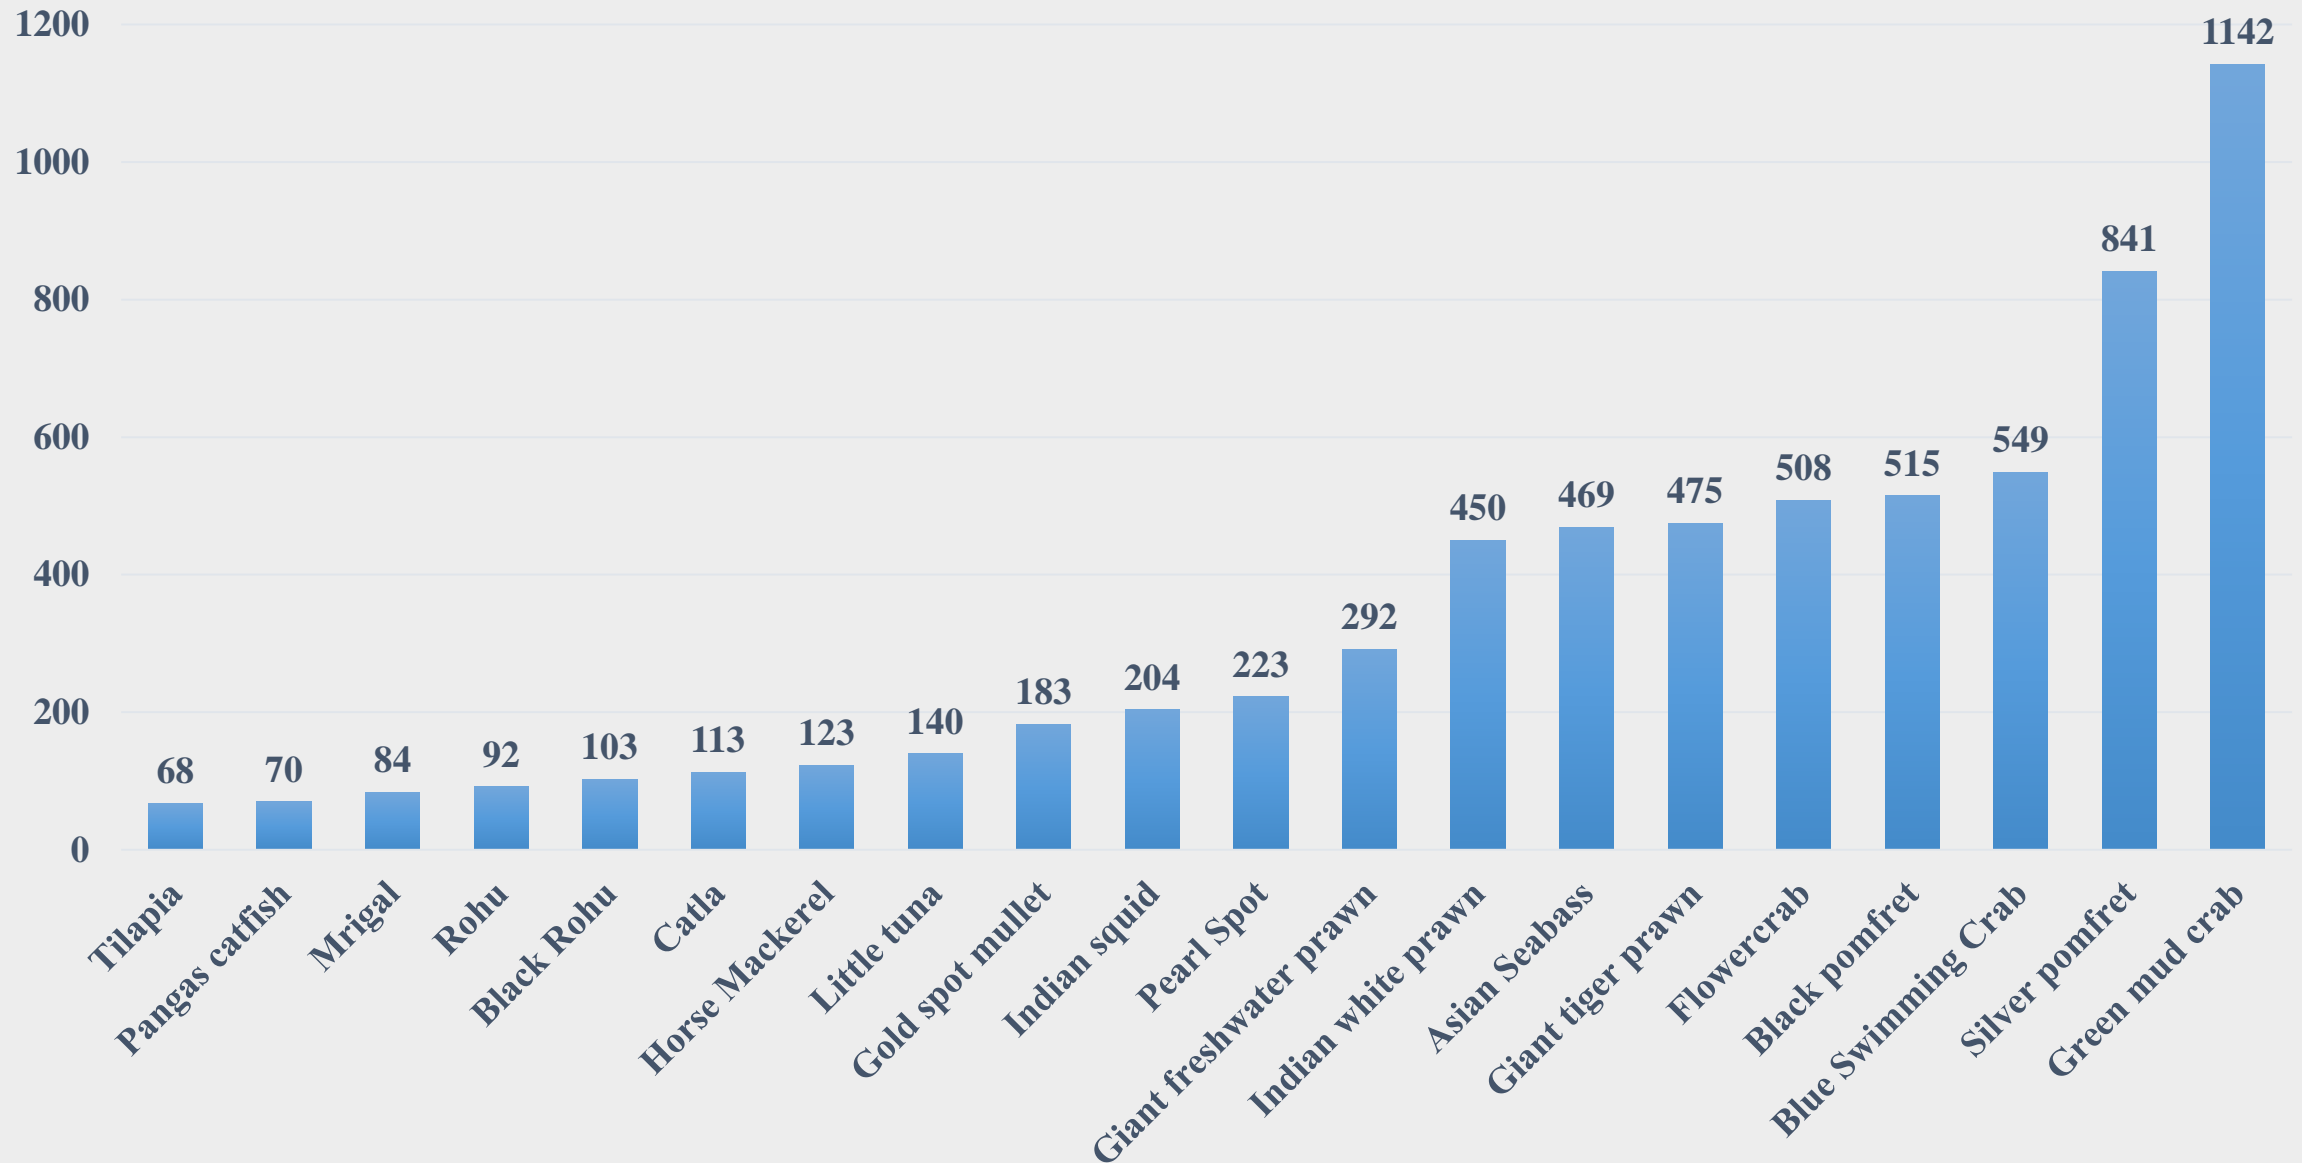

Average Retail Price (Rs. Per Kg) of Various Fish Species in Tamil Nadu

For the Period 10.11.2025 to 16.11.2025

For further details visit: <https://fmpisnfdb.in>